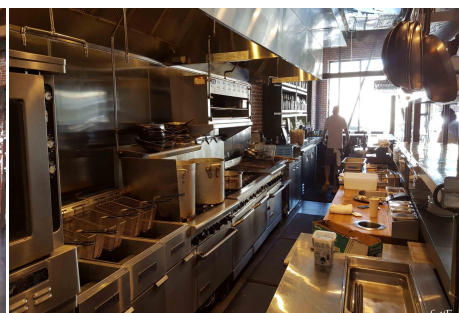

Abdessian - 5022

Price: Price details not available

Total Bathrooms

Annette Acosta

Locations for Filming
23638 Lyons Ave, STE 148 Newhall
California 91321
Phone: (661) 477-0889

CALL NOW **661-477-0889**

SERVING SANTA CLARITA • LOS ANGELES • VENTURA • SIMI VALLEY