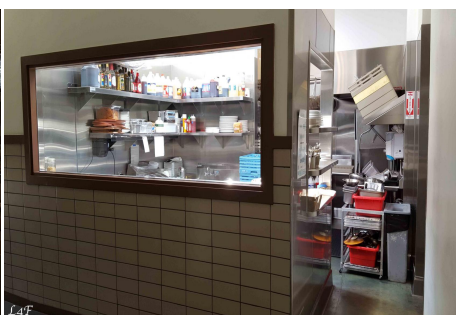

Abdessian - 5022

Price: Price details not available

Total Bathrooms

Annette Acosta

Locations for Filming
23638 Lyons Ave, STE 148 Newhall
California 91321
Phone: (661) 477-0889

CALL NOW **661-477-0889**

SERVING SANTA CLARITA • LOS ANGELES • VENTURA • SIMI VALLEY