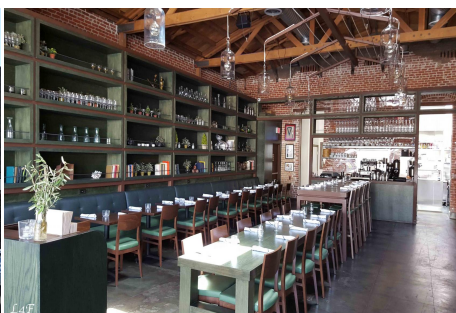

Abdessian - 5022

Price: Price details not available

Total Bathrooms

Annette Acosta

Locations for Filming
23638 Lyons Ave, STE 148 Newhall
California 91321
Phone: (661) 477-0889

CALL NOW **661-477-0889**

SERVING SANTA CLARITA • LOS ANGELES • VENTURA • SIMI VALLEY