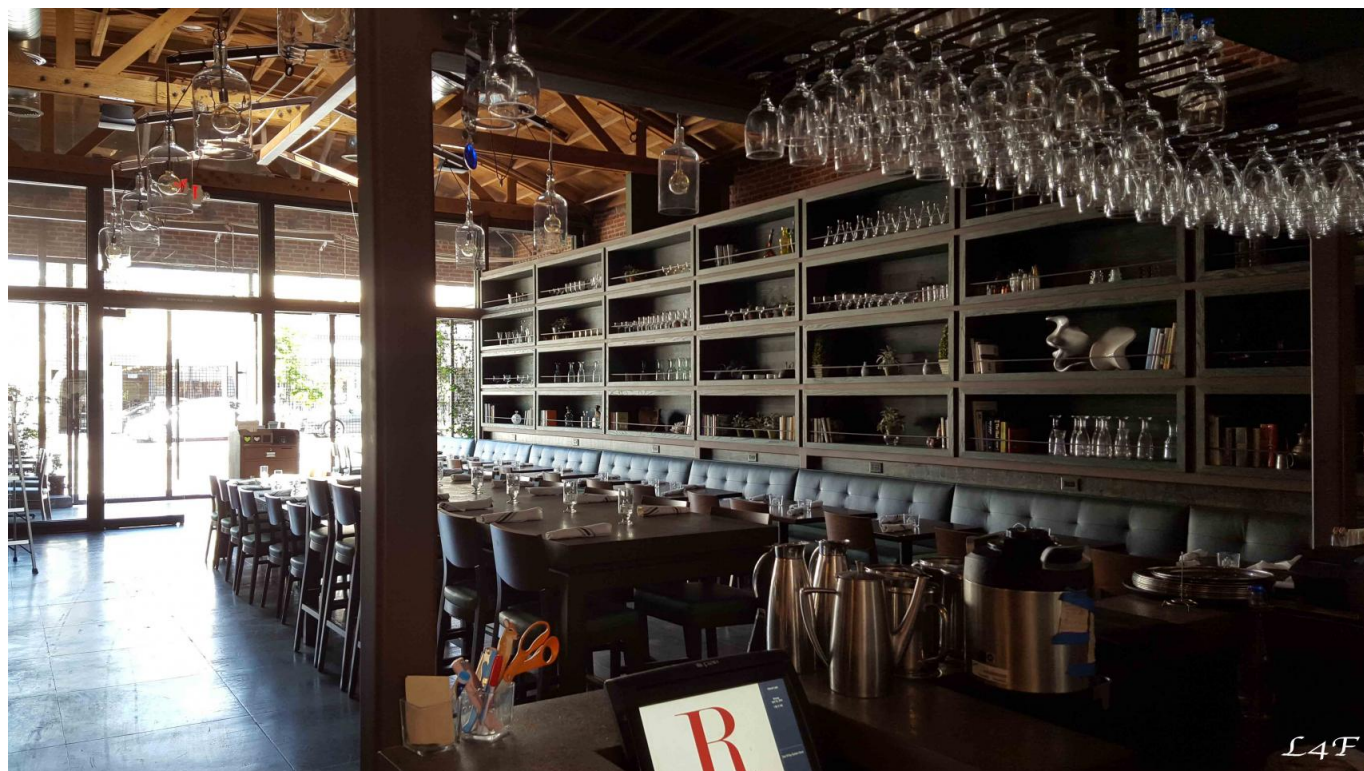

CALL NOW **661-477-0889**

SERVING SANTA CLARITA • LOS ANGELES • VENTURA • SIMI VALLEY

For Rent - Los Angeles

Abdessian - 5022