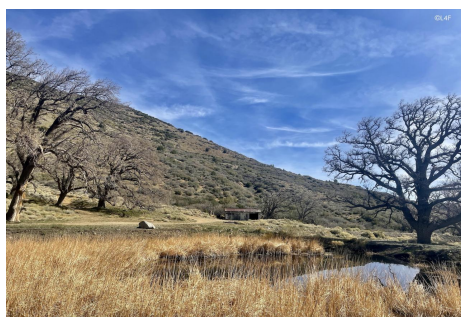

CALL NOW **661-477-0889**

SERVING SANTA CLARITA • LOS ANGELES • VENTURA • SIMI VALLEY

ML - Land - BV

Price: Price details not available

Total Bathrooms

Annette Acosta

Locations for Filming

23638 Lyons Ave, STE 148 Newhall

California 91321

Phone: (661) 477-0889