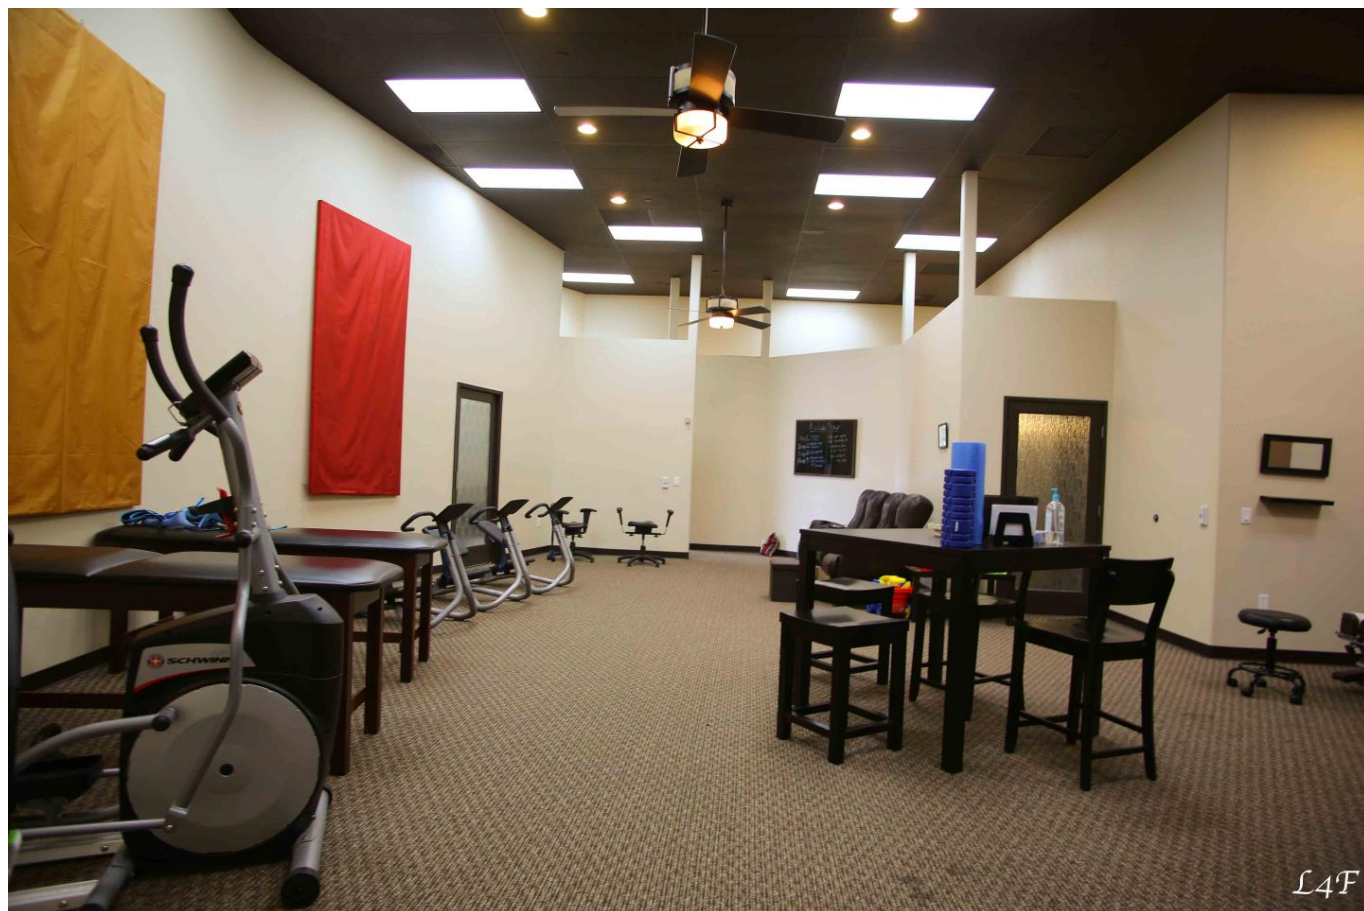

CALL NOW **661-477-0889**

SERVING SANTA CLARITA • LOS ANGELES • VENTURA • SIMI VALLEY

For Rent - Valencia

DC - BLDG