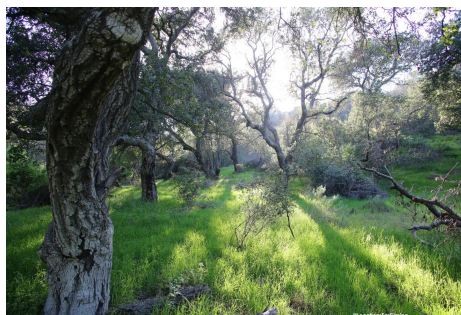

M - Land - 91321

Price: Price details not available

Total Bathrooms

Annette Acosta

Locations for Filming
23638 Lyons Ave, STE 148 Newhall
California 91321
Phone: (661) 477-0889

CALL NOW **661-477-0889**

SERVING SANTA CLARITA • LOS ANGELES • VENTURA • SIMI VALLEY