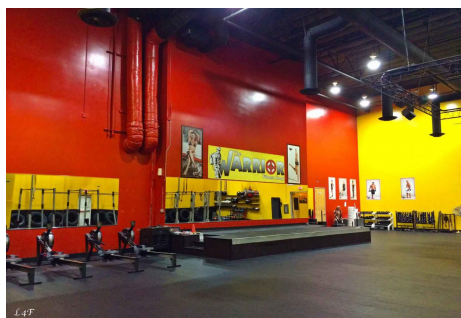

# CALL NOW 661-477-0889

SERVING SANTA CLARITA • LOS ANGELES • VENTURA • SIMI VALLEY

**Missamou - 26306**

**Price: Price details not available**

Total Bathrooms

**Annette Acosta**

**Locations for Filming**  
23638 Lyons Ave, STE 148 Newhall  
California 91321  
Phone: (661) 477-0889