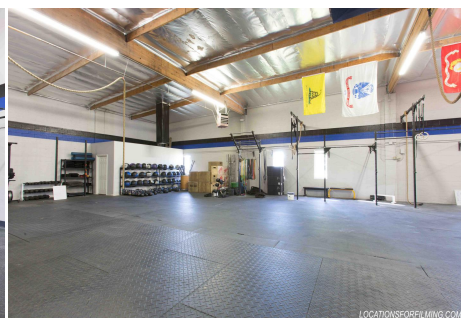

## EB - Gym

**Price: Price details not available**

Total Bathrooms

**Annette Acosta**

**Locations for Filming**  
23638 Lyons Ave, STE 148 Newhall  
California 91321  
Phone: (661) 477-0889

CALL NOW **661-477-0889**