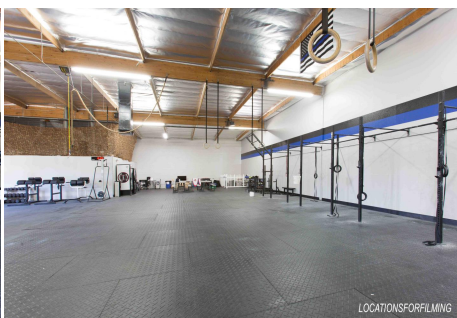

## EB - Gym

**Price: Price details not available**

Total Bathrooms

**Annette Acosta**

**Locations for Filming**  
23638 Lyons Ave, STE 148 Newhall  
California 91321  
Phone: (661) 477-0889

CALL NOW **661-477-0889**