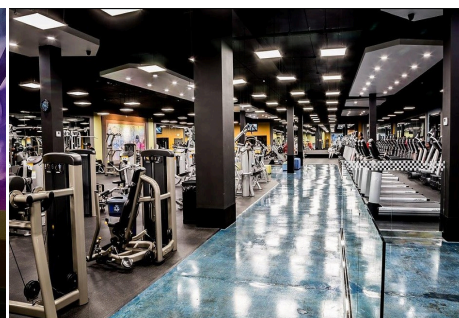

CALL NOW 661-477-0889

SERVING SANTA CLARITA • LOS ANGELES • VENTURA • SIMI VALLEY

GYM - 13784

Price: Price details not available

Total Bathrooms

Annette Acosta

Locations for Filming

23638 Lyons Ave, STE 148 Newhall

California 91321

Phone: (661) 477-0889