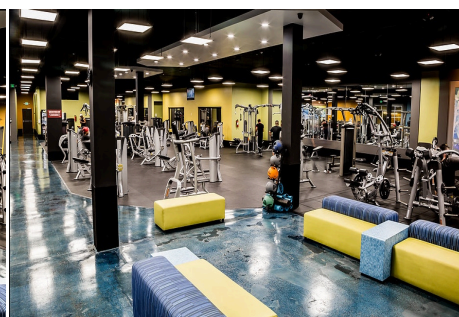

CALL NOW 661-477-0889

SERVING SANTA CLARITA • LOS ANGELES • VENTURA • SIMI VALLEY

GYM - 13784

Price: Price details not available

Total Bathrooms

Annette Acosta

Locations for Filming

23638 Lyons Ave, STE 148 Newhall

California 91321

Phone: (661) 477-0889