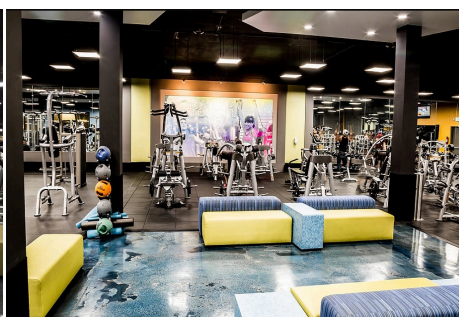

CALL NOW 661-477-0889

SERVING SANTA CLARITA • LOS ANGELES • VENTURA • SIMI VALLEY

GYM - 13784

Price: Price details not available

Total Bathrooms

Annette Acosta

Locations for Filming

23638 Lyons Ave, STE 148 Newhall

California 91321

Phone: (661) 477-0889