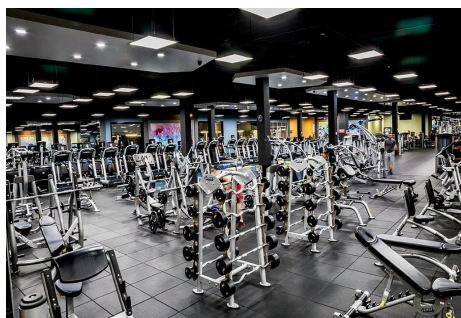

CALL NOW 661-477-0889

SERVING SANTA CLARITA • LOS ANGELES • VENTURA • SIMI VALLEY

GYM - 13784

Price: Price details not available

Total Bathrooms

Annette Acosta

Locations for Filming

23638 Lyons Ave, STE 148 Newhall

California 91321

Phone: (661) 477-0889