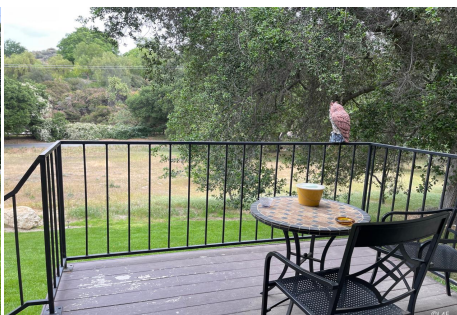

Price: Price details not available

Total Bathrooms

Annette Acosta

Locations for Filming
23638 Lyons Ave, STE 148 Newhall
California 91321
Phone: (661) 477-0889

CALL NOW **661-477-0889**

SERVING SANTA CLARITA • LOS ANGELES • VENTURA • SIMI VALLEY