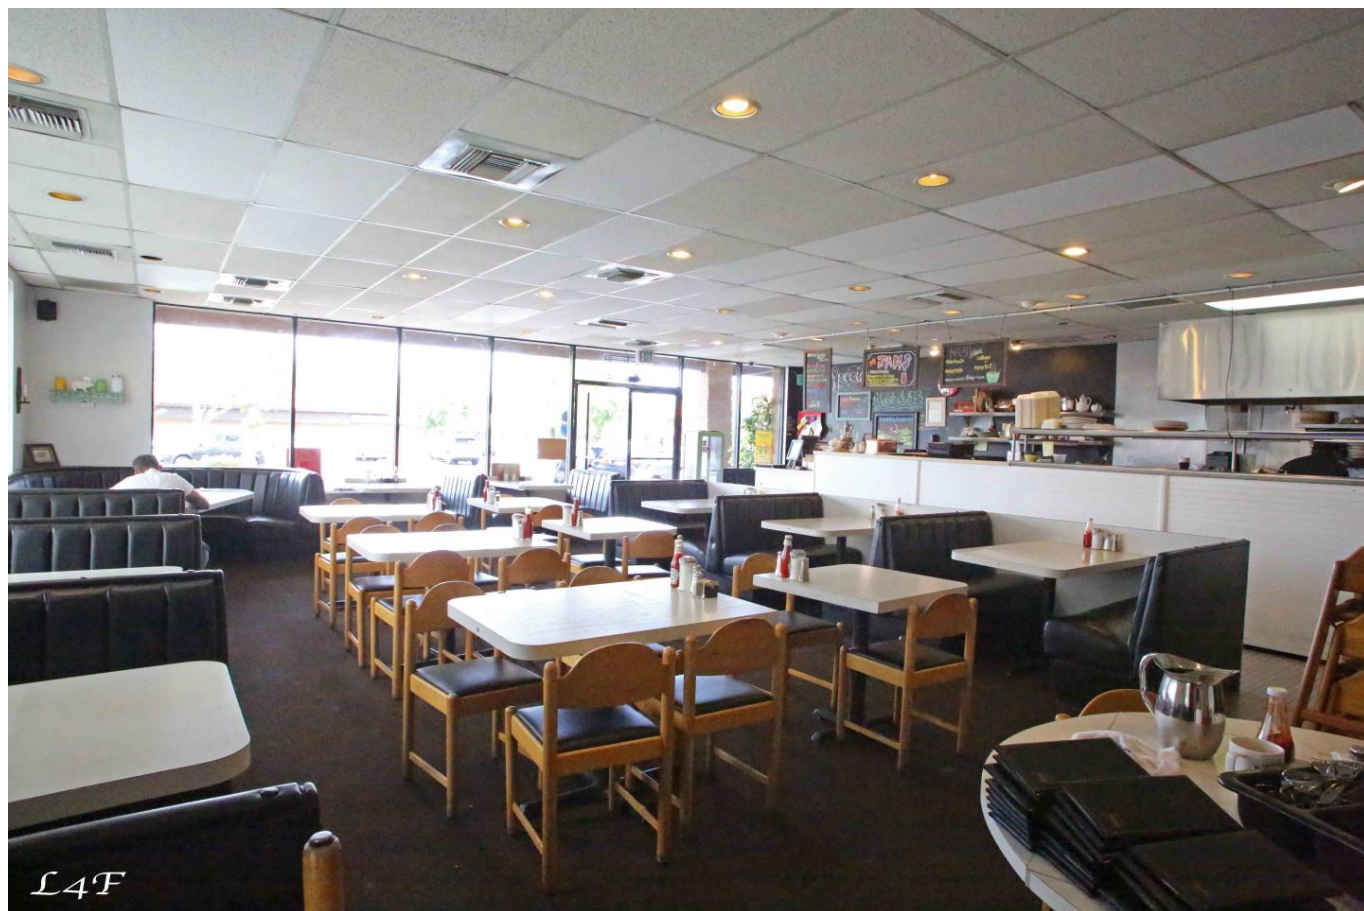

CALL NOW **661-477-0889**

SERVING SANTA CLARITA • LOS ANGELES • VENTURA • SIMI VALLEY

For Rent - Newhall

Plummer - 23120

CALL NOW 661-477-0889

SERVING SANTA CLARITA • LOS ANGELES • VENTURA • SIMI VALLEY

Plummer - 23120