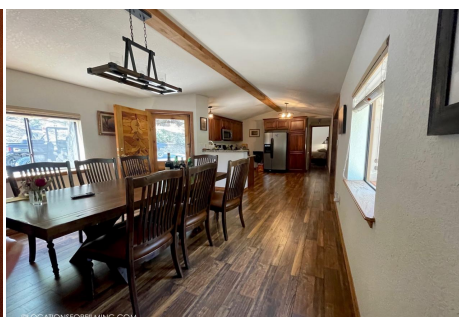

Wood Slate House

Price: Price details not available

Total Bathrooms

Annette Acosta

Locations for Filming
23638 Lyons Ave, STE 148 Newhall
California 91321
Phone: (661) 477-0889

CALL NOW **661-477-0889**

SERVING SANTA CLARITA • LOS ANGELES • VENTURA • SIMI VALLEY