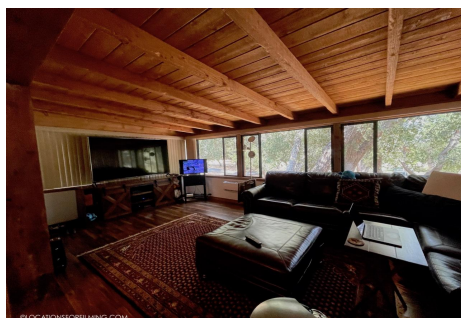

Wood Slate House

Price: Price details not available

Total Bathrooms

Annette Acosta

Locations for Filming
23638 Lyons Ave, STE 148 Newhall
California 91321
Phone: (661) 477-0889

CALL NOW **661-477-0889**

SERVING SANTA CLARITA • LOS ANGELES • VENTURA • SIMI VALLEY