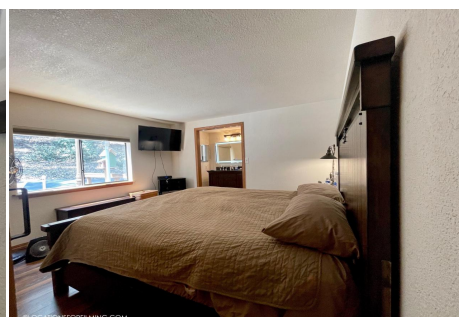

Wood Slate House

Price: Price details not available

Total Bathrooms

Annette Acosta

Locations for Filming
23638 Lyons Ave, STE 148 Newhall
California 91321
Phone: (661) 477-0889

CALL NOW **661-477-0889**

SERVING SANTA CLARITA • LOS ANGELES • VENTURA • SIMI VALLEY