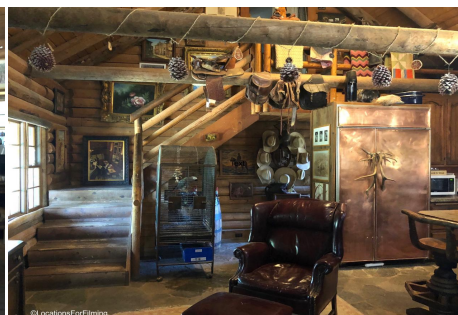

LB - Property - Inside

Price: Price details not available

Total Bathrooms

Annette Acosta

Locations for Filming
23638 Lyons Ave, STE 148 Newhall
California 91321
Phone: (661) 477-0889

CALL NOW **661-477-0889**