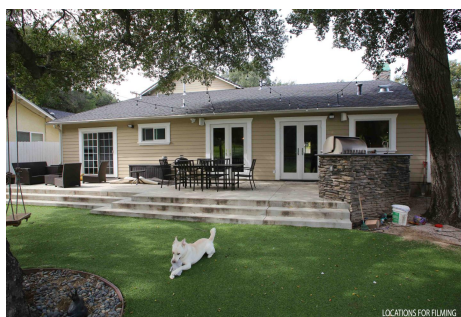

CALL NOW 661-477-0889

SERVING SANTA CLARITA • LOS ANGELES • VENTURA • SIMI VALLEY

XS - HOME

Price: Price details not available

Total Bathrooms

Annette Acosta

Locations for Filming
23638 Lyons Ave, STE 148 Newhall
California 91321
Phone: (661) 477-0889