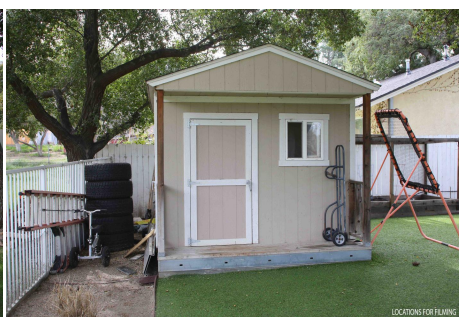

Price: Price details not available

Total Bathrooms

Annette Acosta

Locations for Filming
23638 Lyons Ave, STE 148 Newhall
California 91321
Phone: (661) 477-0889

CALL NOW **661-477-0889**

SERVING SANTA CLARITA • LOS ANGELES • VENTURA • SIMI VALLEY