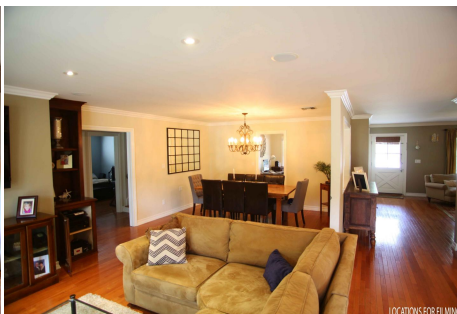

LOCATIONS FOR FILMING