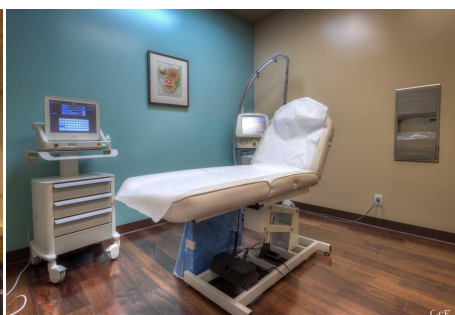

Price: Price details not available

Total Bathrooms

Annette Acosta

Locations for Filming

23638 Lyons Ave, STE 148 Newhall
California 91321
Phone: (661) 477-0889

CALL NOW **661-477-0889**

SERVING SANTA CLARITA • LOS ANGELES • VENTURA • SIMI VALLEY