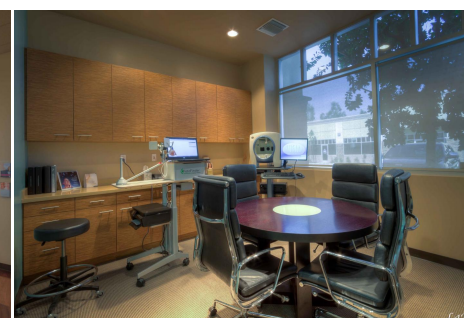

Price: Price details not available

Total Bathrooms

Annette Acosta

Locations for Filming

23638 Lyons Ave, STE 148 Newhall
California 91321
Phone: (661) 477-0889

CALL NOW **661-477-0889**

SERVING SANTA CLARITA • LOS ANGELES • VENTURA • SIMI VALLEY