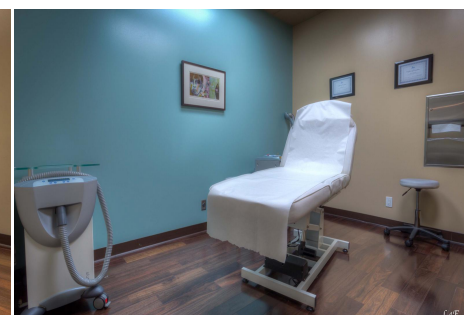

Price: Price details not available

Total Bathrooms

Annette Acosta

Locations for Filming

23638 Lyons Ave, STE 148 Newhall
California 91321
Phone: (661) 477-0889

CALL NOW **661-477-0889**

SERVING SANTA CLARITA • LOS ANGELES • VENTURA • SIMI VALLEY