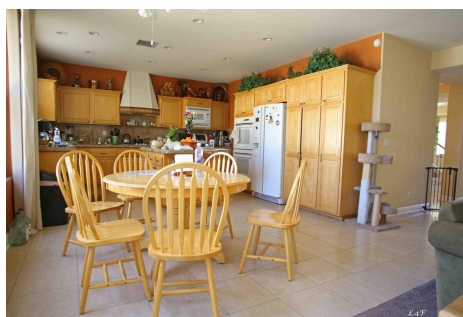

Price: Price details not available

Total Bathrooms

Annette Acosta

Locations for Filming
23638 Lyons Ave, STE 148 Newhall
California 91321
Phone: (661) 477-0889

CALL NOW **661-477-0889**

SERVING SANTA CLARITA • LOS ANGELES • VENTURA • SIMI VALLEY