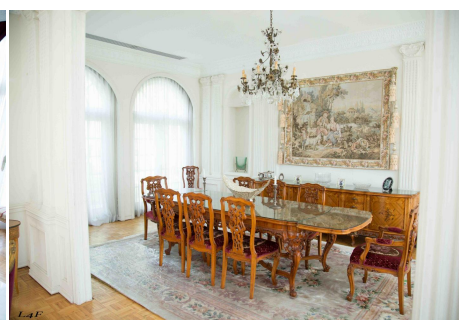

AS - House

Price: Price details not available

Total Bathrooms

Annette Acosta

Locations for Filming

23638 Lyons Ave, STE 148 Newhall

California 91321

Phone: (661) 477-0889