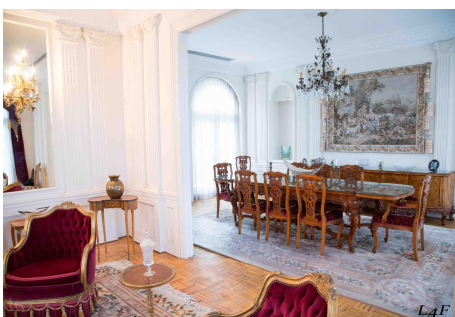

AS - House

Price: Price details not available

Total Bathrooms

Annette Acosta

Locations for Filming

23638 Lyons Ave, STE 148 Newhall

California 91321

Phone: (661) 477-0889