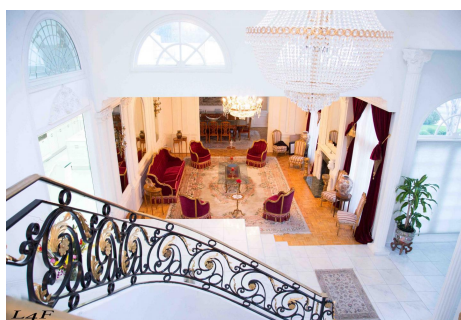

AS - House

Price: Price details not available

Total Bathrooms

Annette Acosta

Locations for Filming

23638 Lyons Ave, STE 148 Newhall

California 91321

Phone: (661) 477-0889