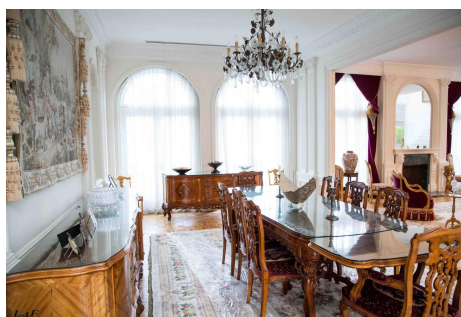

AS - House

Price: Price details not available

Total Bathrooms

Annette Acosta

Locations for Filming

23638 Lyons Ave, STE 148 Newhall

California 91321

Phone: (661) 477-0889