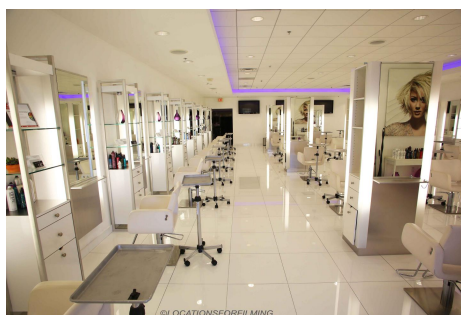

RF - Salon

Price: Price details not available

Total Bathrooms

Annette Acosta

Locations for Filming
23638 Lyons Ave, STE 148 Newhall
California 91321
Phone: (661) 477-0889

CALL NOW **661-477-0889**

SERVING SANTA CLARITA • LOS ANGELES • VENTURA • SIMI VALLEY