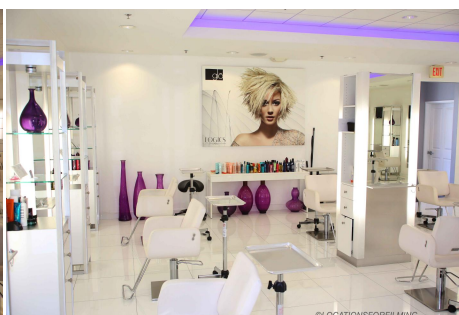

RF - Salon

Price: Price details not available

Total Bathrooms

Annette Acosta

Locations for Filming
23638 Lyons Ave, STE 148 Newhall
California 91321
Phone: (661) 477-0889

CALL NOW **661-477-0889**

SERVING SANTA CLARITA • LOS ANGELES • VENTURA • SIMI VALLEY