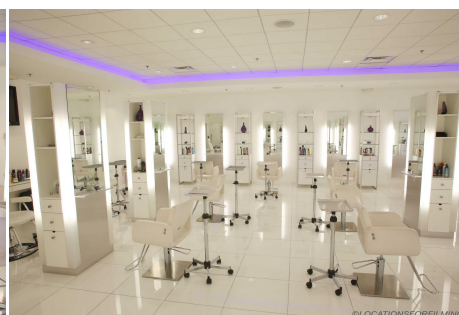

RF - Salon

Price: Price details not available

Total Bathrooms

Annette Acosta

Locations for Filming
23638 Lyons Ave, STE 148 Newhall
California 91321
Phone: (661) 477-0889

CALL NOW **661-477-0889**

SERVING SANTA CLARITA • LOS ANGELES • VENTURA • SIMI VALLEY