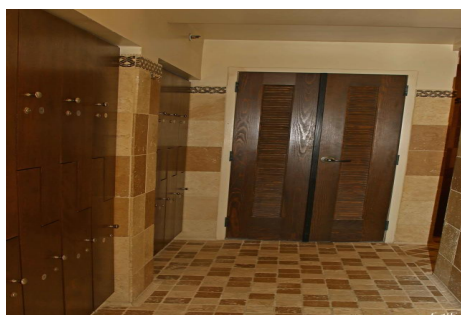

CALL NOW 661-477-0889

SERVING SANTA CLARITA • LOS ANGELES • VENTURA • SIMI VALLEY

Smith - 24320

Price: Price details not available

Total Bathrooms

Annette Acosta

Locations for Filming

23638 Lyons Ave, STE 148 Newhall

California 91321

Phone: (661) 477-0889