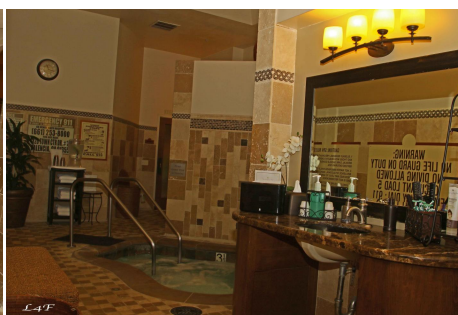

CALL NOW 661-477-0889

SERVING SANTA CLARITA • LOS ANGELES • VENTURA • SIMI VALLEY

Smith - 24320

Price: Price details not available

Total Bathrooms

Annette Acosta

Locations for Filming

23638 Lyons Ave, STE 148 Newhall

California 91321

Phone: (661) 477-0889