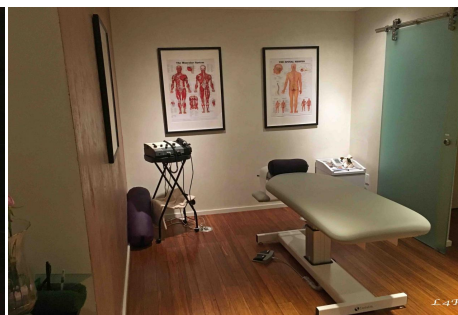

# CALL NOW 661-477-0889

SERVING SANTA CLARITA • LOS ANGELES • VENTURA • SIMI VALLEY

**Fernandez - 819**

**Price: Price details not available**

Total Bathrooms

**Annette Acosta**

**Locations for Filming**  
23638 Lyons Ave, STE 148 Newhall  
California 91321  
Phone: (661) 477-0889