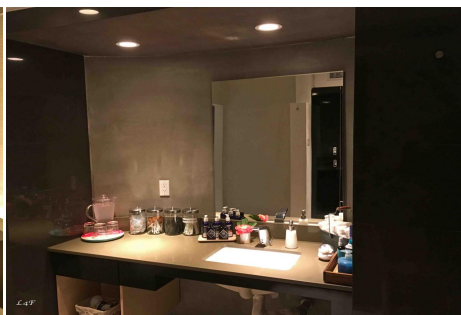

# CALL NOW 661-477-0889

SERVING SANTA CLARITA • LOS ANGELES • VENTURA • SIMI VALLEY

**Fernandez - 819**

**Price: Price details not available**

Total Bathrooms

**Annette Acosta**

**Locations for Filming**  
23638 Lyons Ave, STE 148 Newhall  
California 91321  
Phone: (661) 477-0889