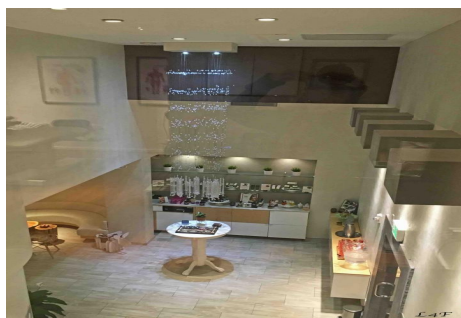

# CALL NOW 661-477-0889

SERVING SANTA CLARITA • LOS ANGELES • VENTURA • SIMI VALLEY

**Fernandez - 819**

**Price: Price details not available**

Total Bathrooms

**Annette Acosta**

**Locations for Filming**  
23638 Lyons Ave, STE 148 Newhall  
California 91321  
Phone: (661) 477-0889