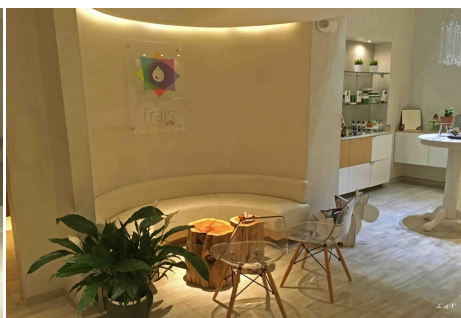

# CALL NOW 661-477-0889

SERVING SANTA CLARITA • LOS ANGELES • VENTURA • SIMI VALLEY

**Fernandez - 819**

**Price: Price details not available**

Total Bathrooms

**Annette Acosta**

**Locations for Filming**  
23638 Lyons Ave, STE 148 Newhall  
California 91321  
Phone: (661) 477-0889