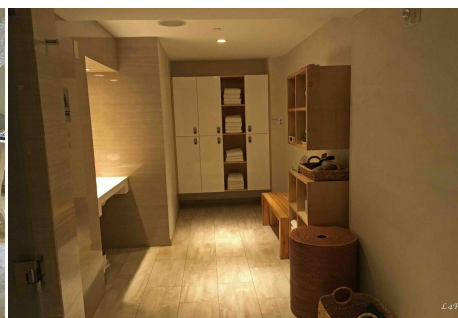

# CALL NOW 661-477-0889

SERVING SANTA CLARITA • LOS ANGELES • VENTURA • SIMI VALLEY

**Fernandez - 819**

**Price: Price details not available**

Total Bathrooms

**Annette Acosta**

**Locations for Filming**  
23638 Lyons Ave, STE 148 Newhall  
California 91321  
Phone: (661) 477-0889