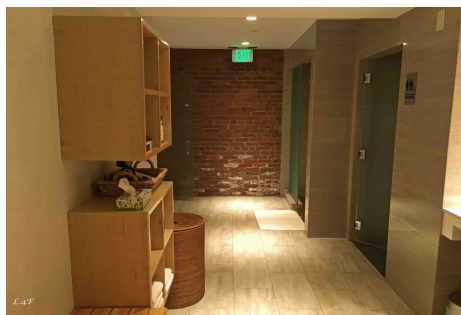

# CALL NOW 661-477-0889

SERVING SANTA CLARITA • LOS ANGELES • VENTURA • SIMI VALLEY

**Fernandez - 819**

**Price: Price details not available**

Total Bathrooms

**Annette Acosta**

**Locations for Filming**  
23638 Lyons Ave, STE 148 Newhall  
California 91321  
Phone: (661) 477-0889