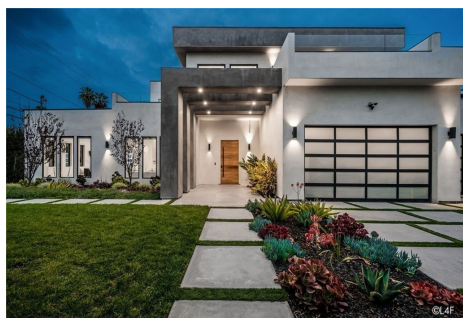

CALL NOW 661-477-0889

SERVING SANTA CLARITA • LOS ANGELES • VENTURA • SIMI VALLEY

SW - Modern Home

Price: Price details not available

Total Bathrooms

Annette Acosta

Locations for Filming
23638 Lyons Ave, STE 148 Newhall
California 91321
Phone: (661) 477-0889