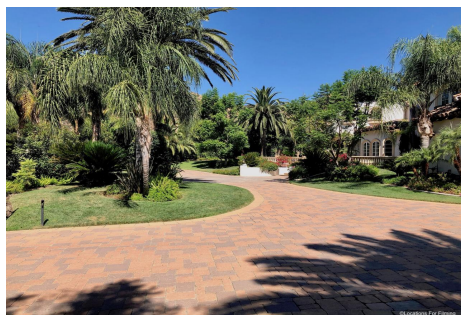

# CALL NOW 661-477-0889

SERVING SANTA CLARITA • LOS ANGELES • VENTURA • SIMI VALLEY

**DF - Estate - Exterior**

**Price: Price details not available**

Total Bathrooms

**Annette Acosta**

**Locations for Filming**  
23638 Lyons Ave, STE 148 Newhall  
California 91321  
Phone: (661) 477-0889