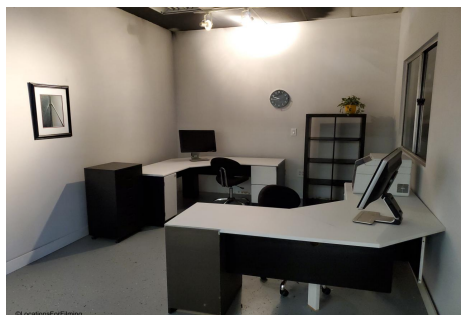

# CALL NOW **661-477-0889**

SERVING SANTA CLARITA • LOS ANGELES • VENTURA • SIMI VALLEY

**BP - BLDG**

**Price: Price details not available**

Total Bathrooms

**Annette Acosta**

**Locations for Filming**  
23638 Lyons Ave, STE 148 Newhall  
California 91321  
Phone: (661) 477-0889