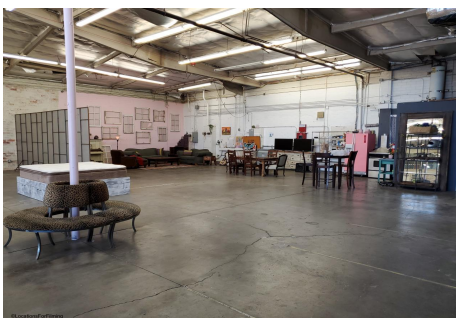

# CALL NOW **661-477-0889**

SERVING SANTA CLARITA • LOS ANGELES • VENTURA • SIMI VALLEY

**BP - BLDG**

**Price: Price details not available**

Total Bathrooms

**Annette Acosta**

**Locations for Filming**  
23638 Lyons Ave, STE 148 Newhall  
California 91321  
Phone: (661) 477-0889