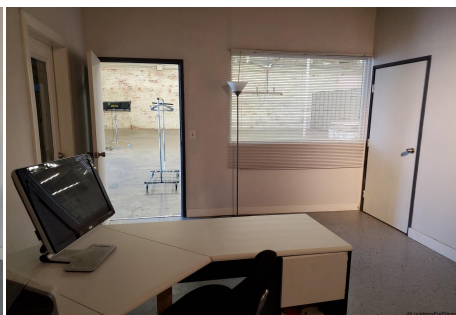

# CALL NOW **661-477-0889**

SERVING SANTA CLARITA • LOS ANGELES • VENTURA • SIMI VALLEY

**BP - BLDG**

**Price: Price details not available**

Total Bathrooms

**Annette Acosta**

**Locations for Filming**  
23638 Lyons Ave, STE 148 Newhall  
California 91321  
Phone: (661) 477-0889