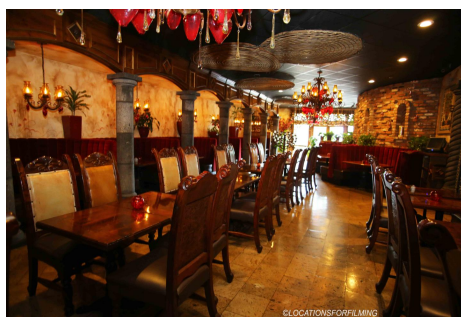

Price: Price details not available

Total Bathrooms

Annette Acosta

Locations for Filming
23638 Lyons Ave, STE 148 Newhall
California 91321
Phone: (661) 477-0889

CALL NOW 661-477-0889

SERVING SANTA CLARITA • LOS ANGELES • VENTURA • SIMI VALLEY