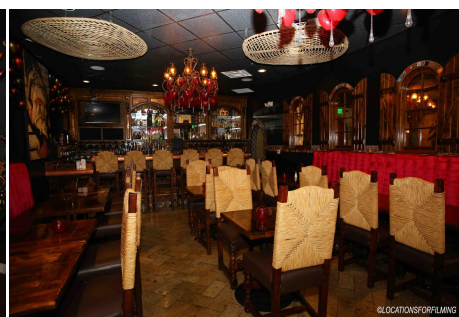

Price: Price details not available

Total Bathrooms

Annette Acosta

Locations for Filming
23638 Lyons Ave, STE 148 Newhall
California 91321
Phone: (661) 477-0889

CALL NOW 661-477-0889

SERVING SANTA CLARITA • LOS ANGELES • VENTURA • SIMI VALLEY