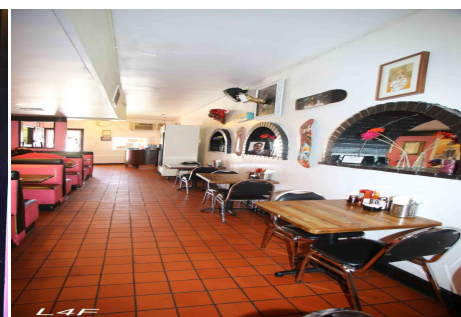

CALL NOW **661-477-0889**

SERVING SANTA CLARITA • LOS ANGELES • VENTURA • SIMI VALLEY

For Rent - Pacoima

DA - Restaurant - 91331

CALL NOW 661-477-0889

SERVING SANTA CLARITA • LOS ANGELES • VENTURA • SIMI VALLEY

DA - Restaurant - 91331

Price: Price details not available

Total Bathrooms

Annette Acosta

Locations for Filming
23638 Lyons Ave, STE 148 Newhall
California 91321
Phone: (661) 477-0889

CALL NOW **661-477-0889**