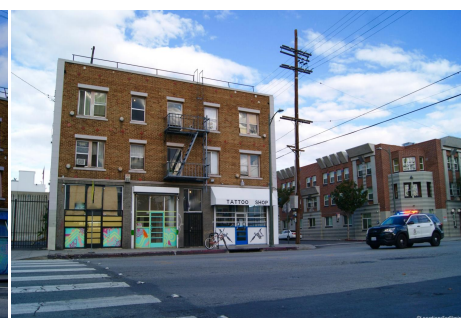

CALL NOW **661-477-0889**

SERVING SANTA CLARITA • LOS ANGELES • VENTURA • SIMI VALLEY

For Rent - Los Angeles

MAH - BLDG

CALL NOW 661-477-0889

SERVING SANTA CLARITA • LOS ANGELES • VENTURA • SIMI VALLEY

MAH - BLDG

Price: Price details not available

Total Bathrooms

Annette Acosta

Locations for Filming
23638 Lyons Ave, STE 148 Newhall
California 91321
Phone: (661) 477-0889

CALL NOW **661-477-0889**

SERVING SANTA CLARITA • LOS ANGELES • VENTURA • SIMI VALLEY