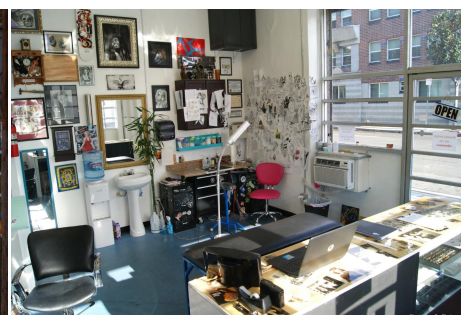

Price: Price details not available

Total Bathrooms

Annette Acosta

Locations for Filming
23638 Lyons Ave, STE 148 Newhall
California 91321
Phone: (661) 477-0889

CALL NOW **661-477-0889**

SERVING SANTA CLARITA • LOS ANGELES • VENTURA • SIMI VALLEY