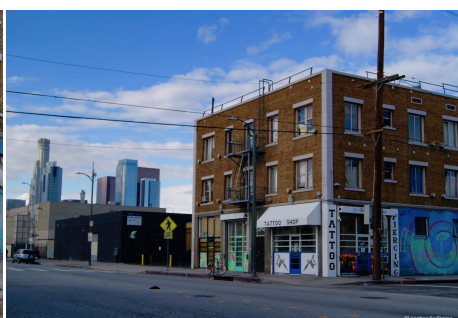

CALL NOW 661-477-0889

SERVING SANTA CLARITA • LOS ANGELES • VENTURA • SIMI VALLEY

MAH - BLDG

Price: Price details not available

Total Bathrooms

Annette Acosta

Locations for Filming
23638 Lyons Ave, STE 148 Newhall
California 91321
Phone: (661) 477-0889