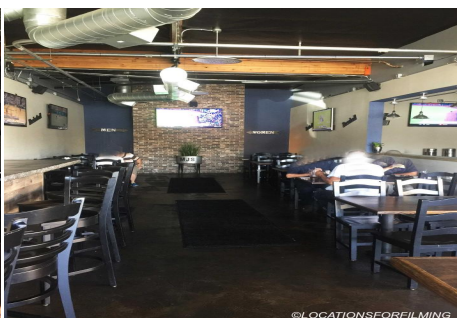

CALL NOW 661-477-0889

SERVING SANTA CLARITA • LOS ANGELES • VENTURA • SIMI VALLEY

MP - Restaurant

Price: $5,000

Total Bathrooms

Annette Acosta

Locations for Filming
23638 Lyons Ave, STE 148 Newhall
California 91321
Phone: (661) 477-0889