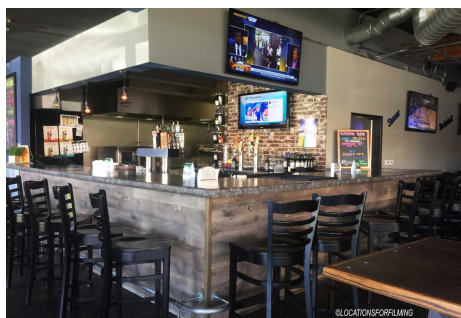

CALL NOW 661-477-0889

SERVING SANTA CLARITA • LOS ANGELES • VENTURA • SIMI VALLEY

MP - Restaurant

Price: $5,000

Total Bathrooms

Annette Acosta

Locations for Filming
23638 Lyons Ave, STE 148 Newhall
California 91321
Phone: (661) 477-0889