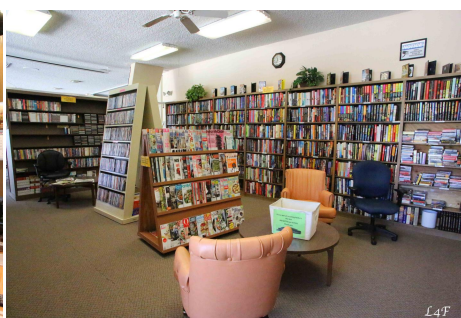

## WH - Property

**Price: Price details not available**

Total Bathrooms

**Annette Acosta**

**Locations for Filming**  
23638 Lyons Ave, STE 148 Newhall  
California 91321  
Phone: (661) 477-0889