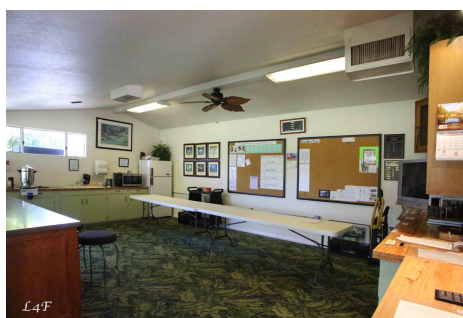

## WH - Property

**Price: Price details not available**

Total Bathrooms

**Annette Acosta**

**Locations for Filming**  
23638 Lyons Ave, STE 148 Newhall  
California 91321  
Phone: (661) 477-0889