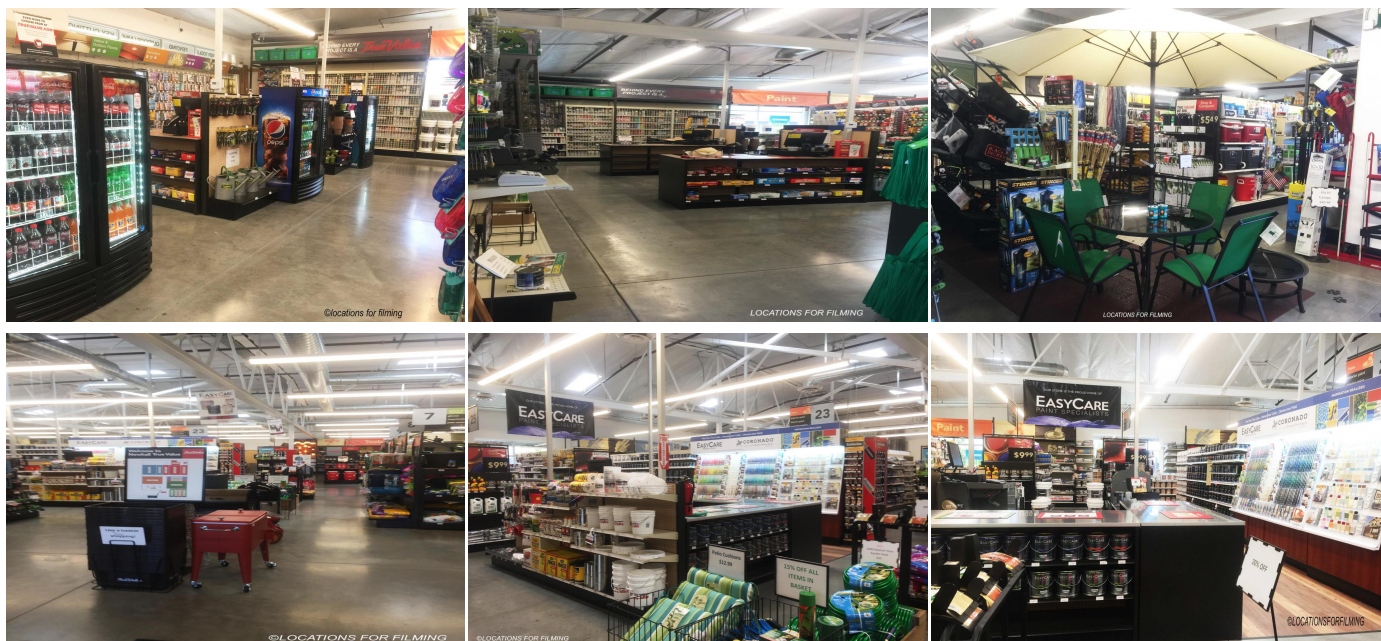

CS - Hardware

Price: Price details not available

Total Bathrooms

Annette Acosta

Locations for Filming
23638 Lyons Ave, STE 148 Newhall
California 91321
Phone: (661) 477-0889

CALL NOW **661-477-0889**

SERVING SANTA CLARITA • LOS ANGELES • VENTURA • SIMI VALLEY