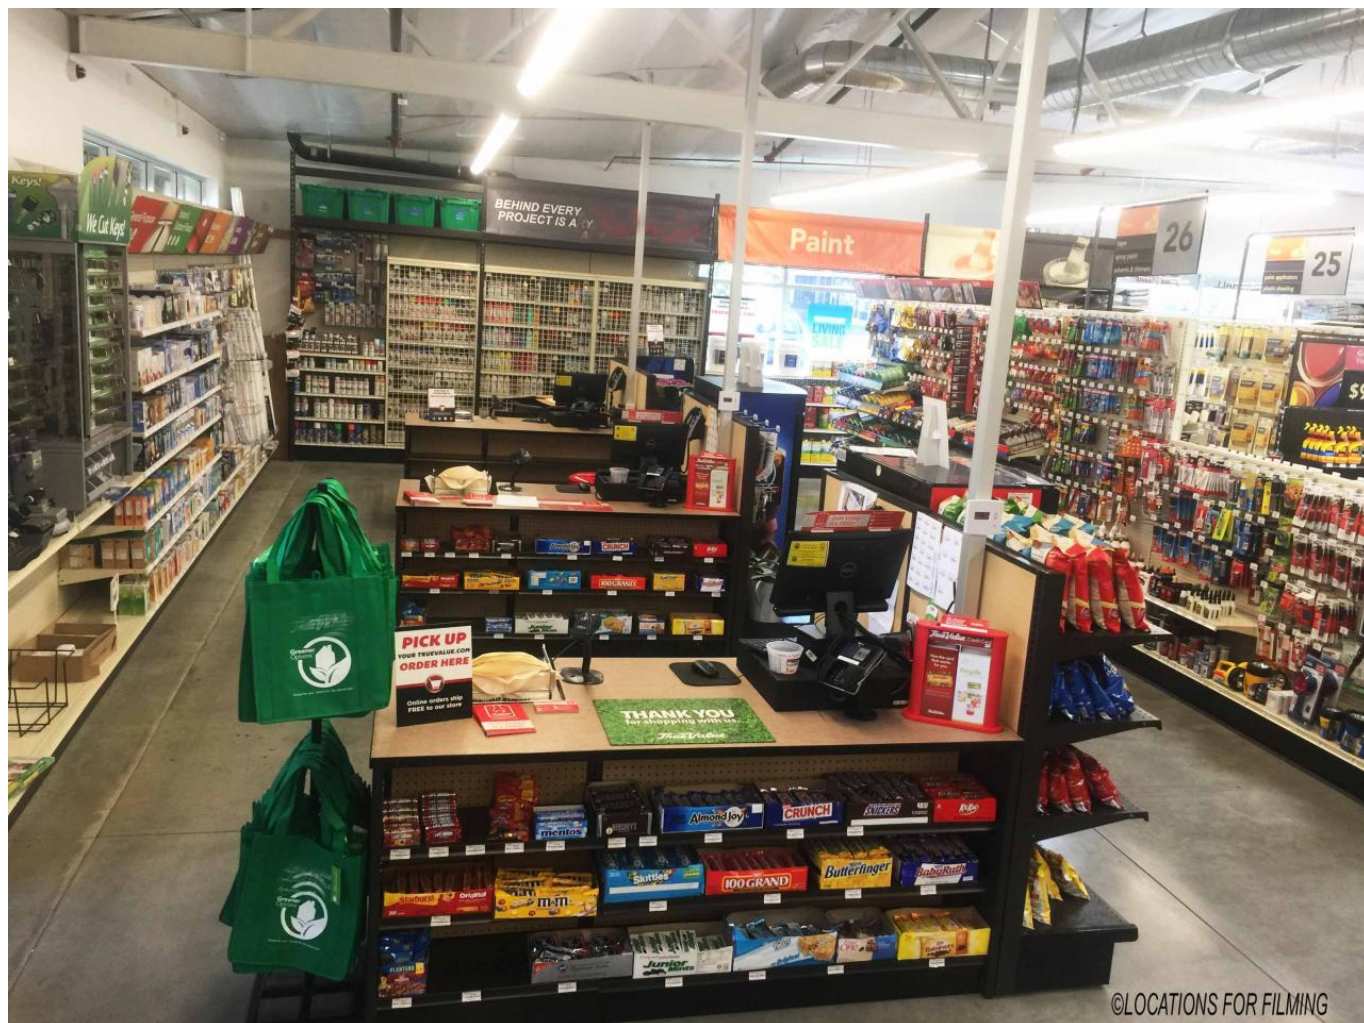

CALL NOW **661-477-0889**

SERVING SANTA CLARITA • LOS ANGELES • VENTURA • SIMI VALLEY

©LOCATIONS FOR FILMING

For Rent - Santa Clarita

CS - Hardware