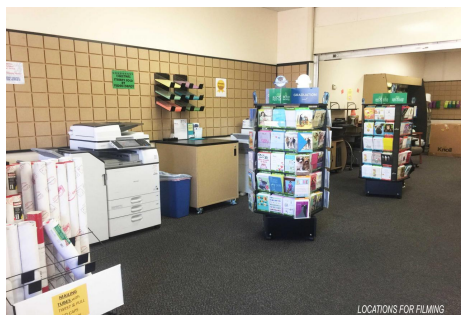

Price: Price details not available

Total Bathrooms

Annette Acosta

Locations for Filming
23638 Lyons Ave, STE 148 Newhall
California 91321
Phone: (661) 477-0889

LOCATIONS FOR FILMING

LOCATIONS FOR FILMING

LOCATIONS FOR FILMING