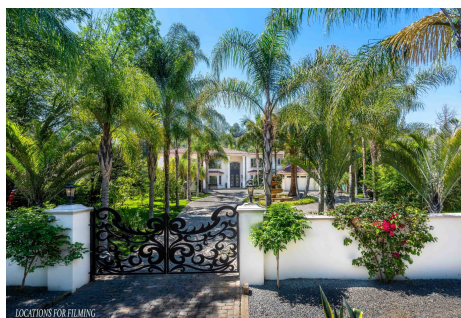

CALL NOW **661-477-0889**

SERVING SANTA CLARITA • LOS ANGELES • VENTURA • SIMI VALLEY

EG - HOME - Exterior

Price: Price details not available

Total Bathrooms

Annette Acosta

Locations for Filming
23638 Lyons Ave, STE 148 Newhall
California 91321
Phone: (661) 477-0889