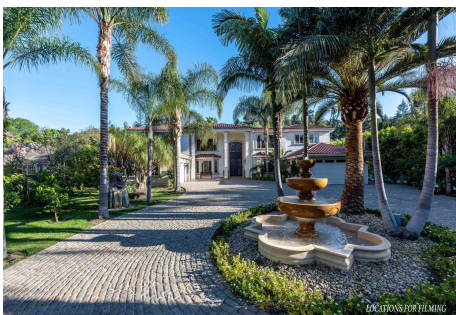

CALL NOW **661-477-0889**

SERVING SANTA CLARITA • LOS ANGELES • VENTURA • SIMI VALLEY

EG - HOME - Exterior

Price: Price details not available

Total Bathrooms

Annette Acosta

Locations for Filming
23638 Lyons Ave, STE 148 Newhall
California 91321
Phone: (661) 477-0889