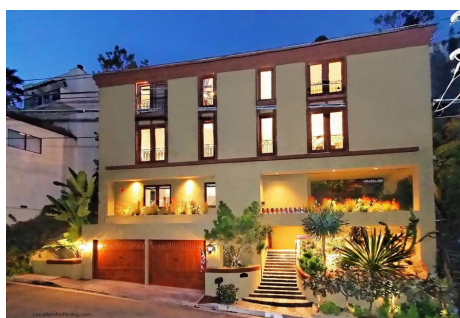

AZ - HOME

Price: Price details not available

Total Bathrooms

Annette Acosta

Locations for Filming

23638 Lyons Ave, STE 148 Newhall

California 91321

Phone: (661) 477-0889