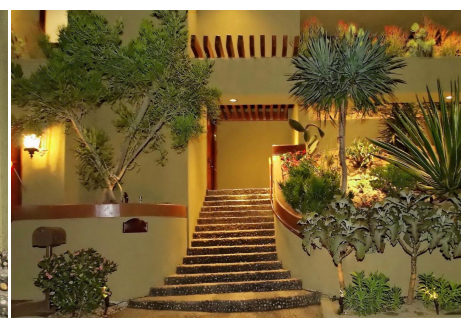

AZ - HOME

Price: Price details not available

Total Bathrooms

Annette Acosta

Locations for Filming

23638 Lyons Ave, STE 148 Newhall

California 91321

Phone: (661) 477-0889