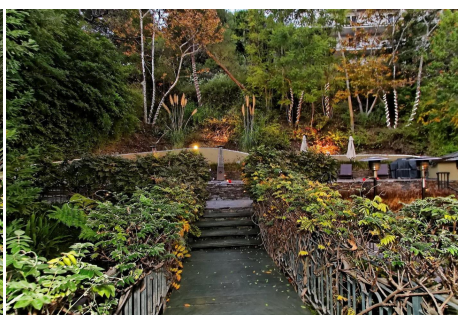

AZ - HOME

Price: Price details not available

Total Bathrooms

Annette Acosta

Locations for Filming

23638 Lyons Ave, STE 148 Newhall

California 91321

Phone: (661) 477-0889