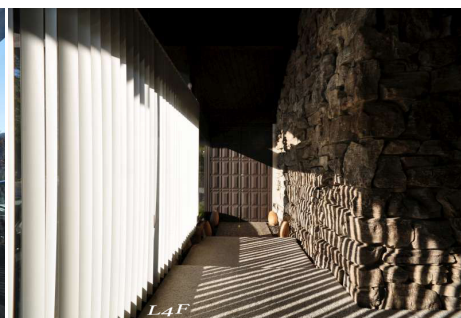

Price: Price details not available

Total Bathrooms

Annette Acosta

Locations for Filming
23638 Lyons Ave, STE 148 Newhall
California 91321
Phone: (661) 477-0889

CALL NOW **661-477-0889**

SERVING SANTA CLARITA • LOS ANGELES • VENTURA • SIMI VALLEY