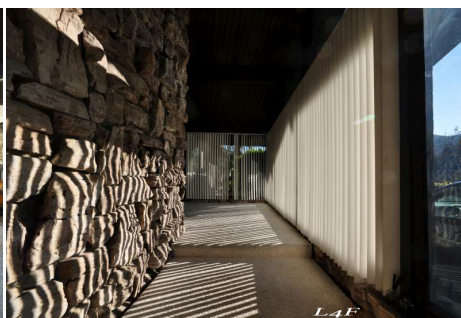

Price: Price details not available

Total Bathrooms

Annette Acosta

Locations for Filming
23638 Lyons Ave, STE 148 Newhall
California 91321
Phone: (661) 477-0889

CALL NOW **661-477-0889**

SERVING SANTA CLARITA • LOS ANGELES • VENTURA • SIMI VALLEY