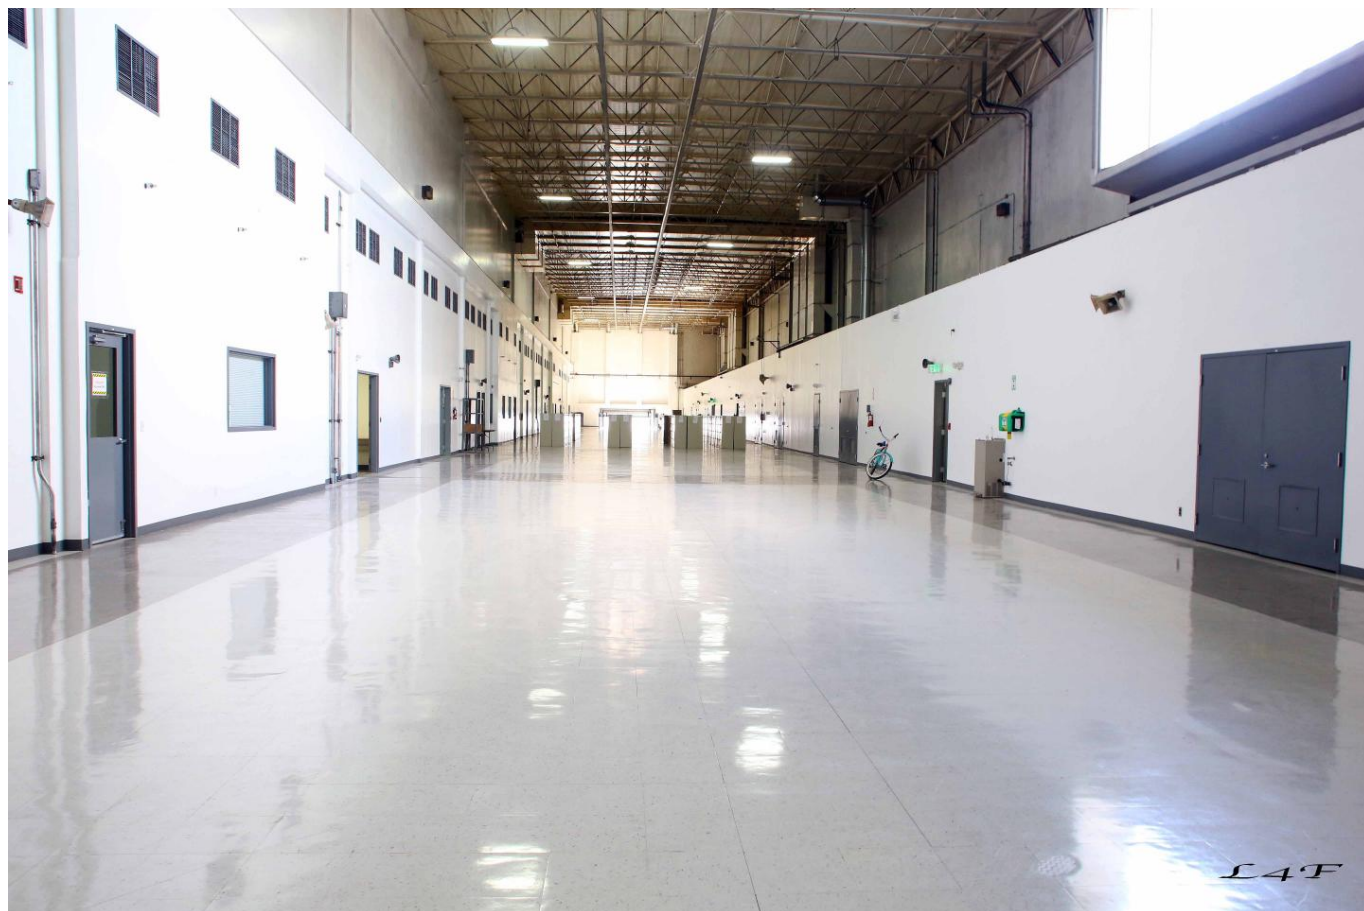

CALL NOW **661-477-0889**

SERVING SANTA CLARITA • LOS ANGELES • VENTURA • SIMI VALLEY

For Rent - Santa Clarita

Raw - Interior - 24800