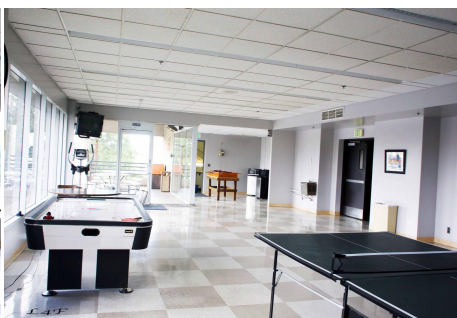

Raw - Interior - 24800

Price: Price details not available

Total Bathrooms

Annette Acosta

Locations for Filming
23638 Lyons Ave, STE 148 Newhall
California 91321
Phone: (661) 477-0889

CALL NOW **661-477-0889**