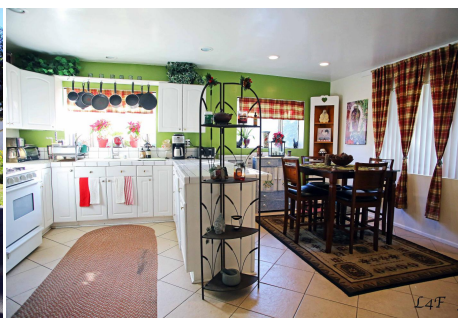

AA - Home

Price: Price details not available

Total Bathrooms

Annette Acosta

Locations for Filming

23638 Lyons Ave, STE 148 Newhall

California 91321

Phone: (661) 477-0889