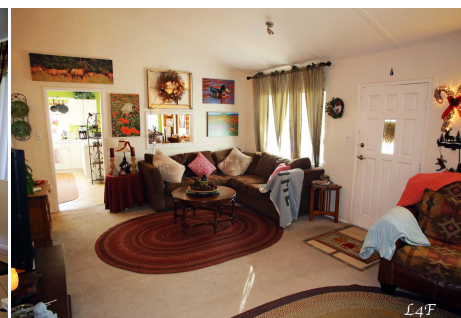

AA - Home

Price: Price details not available

Total Bathrooms

Annette Acosta

Locations for Filming

23638 Lyons Ave, STE 148 Newhall

California 91321

Phone: (661) 477-0889