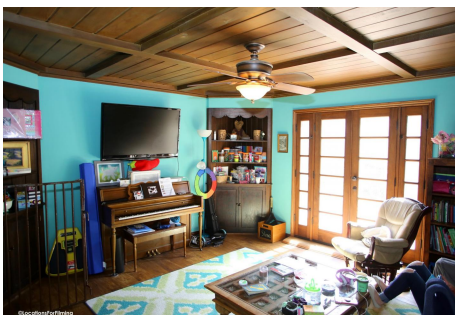

AT - HOME

Price: Price details not available

Total Bathrooms

Annette Acosta

Locations for Filming
23638 Lyons Ave, STE 148 Newhall
California 91321
Phone: (661) 477-0889

CALL NOW **661-477-0889**

SERVING SANTA CLARITA • LOS ANGELES • VENTURA • SIMI VALLEY