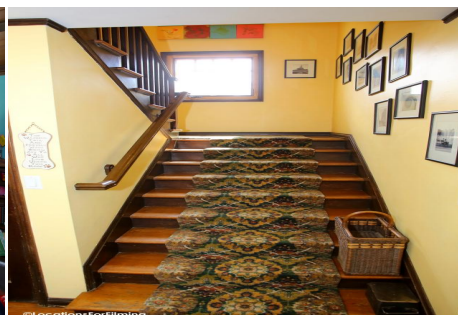

AT - HOME

Price: Price details not available

Total Bathrooms

Annette Acosta

Locations for Filming
23638 Lyons Ave, STE 148 Newhall
California 91321
Phone: (661) 477-0889

CALL NOW **661-477-0889**

SERVING SANTA CLARITA • LOS ANGELES • VENTURA • SIMI VALLEY