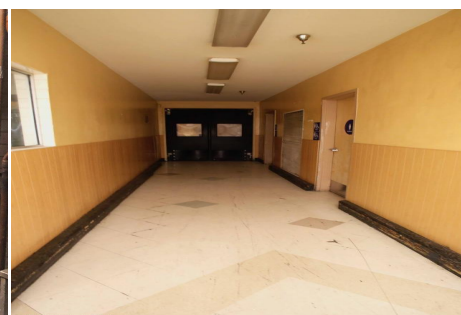

Total Bathrooms

Annette Acosta

Locations for Filming

23638 Lyons Ave, STE 148 Newhall

California 91321

Phone: (661) 477-0889

CALL NOW **661-477-0889**

SERVING SANTA CLARITA • LOS ANGELES • VENTURA • SIMI VALLEY