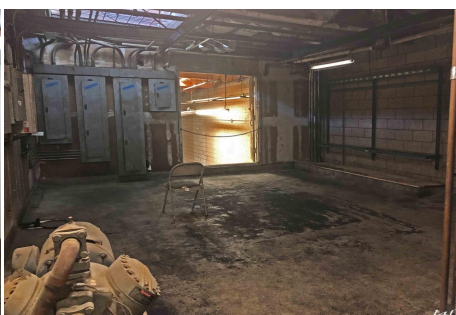

Total Bathrooms

Annette Acosta

Locations for Filming

23638 Lyons Ave, STE 148 Newhall

California 91321

Phone: (661) 477-0889

CALL NOW **661-477-0889**

SERVING SANTA CLARITA • LOS ANGELES • VENTURA • SIMI VALLEY