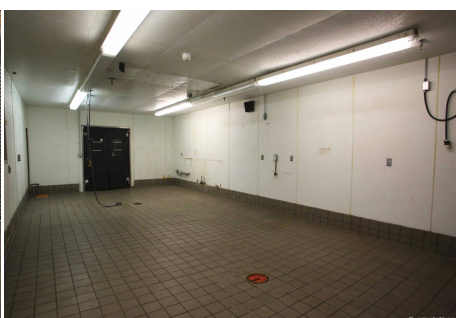

Total Bathrooms

Annette Acosta

Locations for Filming

23638 Lyons Ave, STE 148 Newhall

California 91321

Phone: (661) 477-0889

CALL NOW **661-477-0889**

SERVING SANTA CLARITA • LOS ANGELES • VENTURA • SIMI VALLEY