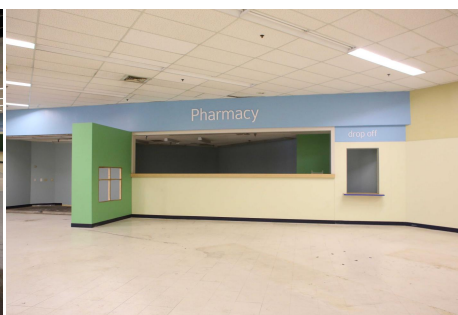

Total Bathrooms

Annette Acosta

Locations for Filming

23638 Lyons Ave, STE 148 Newhall

California 91321

Phone: (661) 477-0889

CALL NOW **661-477-0889**

SERVING SANTA CLARITA • LOS ANGELES • VENTURA • SIMI VALLEY