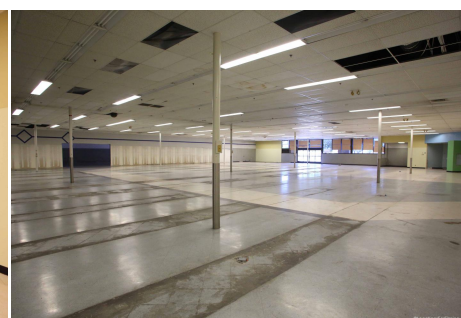

Total Bathrooms

Annette Acosta

Locations for Filming

23638 Lyons Ave, STE 148 Newhall

California 91321

Phone: (661) 477-0889

CALL NOW **661-477-0889**

SERVING SANTA CLARITA • LOS ANGELES • VENTURA • SIMI VALLEY