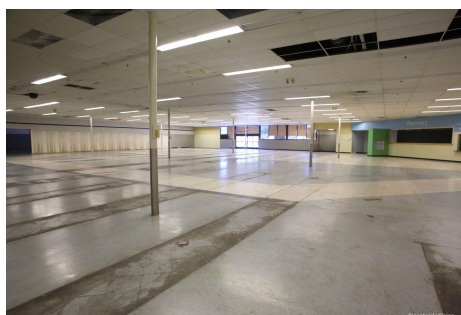

Total Bathrooms

Annette Acosta

Locations for Filming

23638 Lyons Ave, STE 148 Newhall

California 91321

Phone: (661) 477-0889

CALL NOW **661-477-0889**

SERVING SANTA CLARITA • LOS ANGELES • VENTURA • SIMI VALLEY