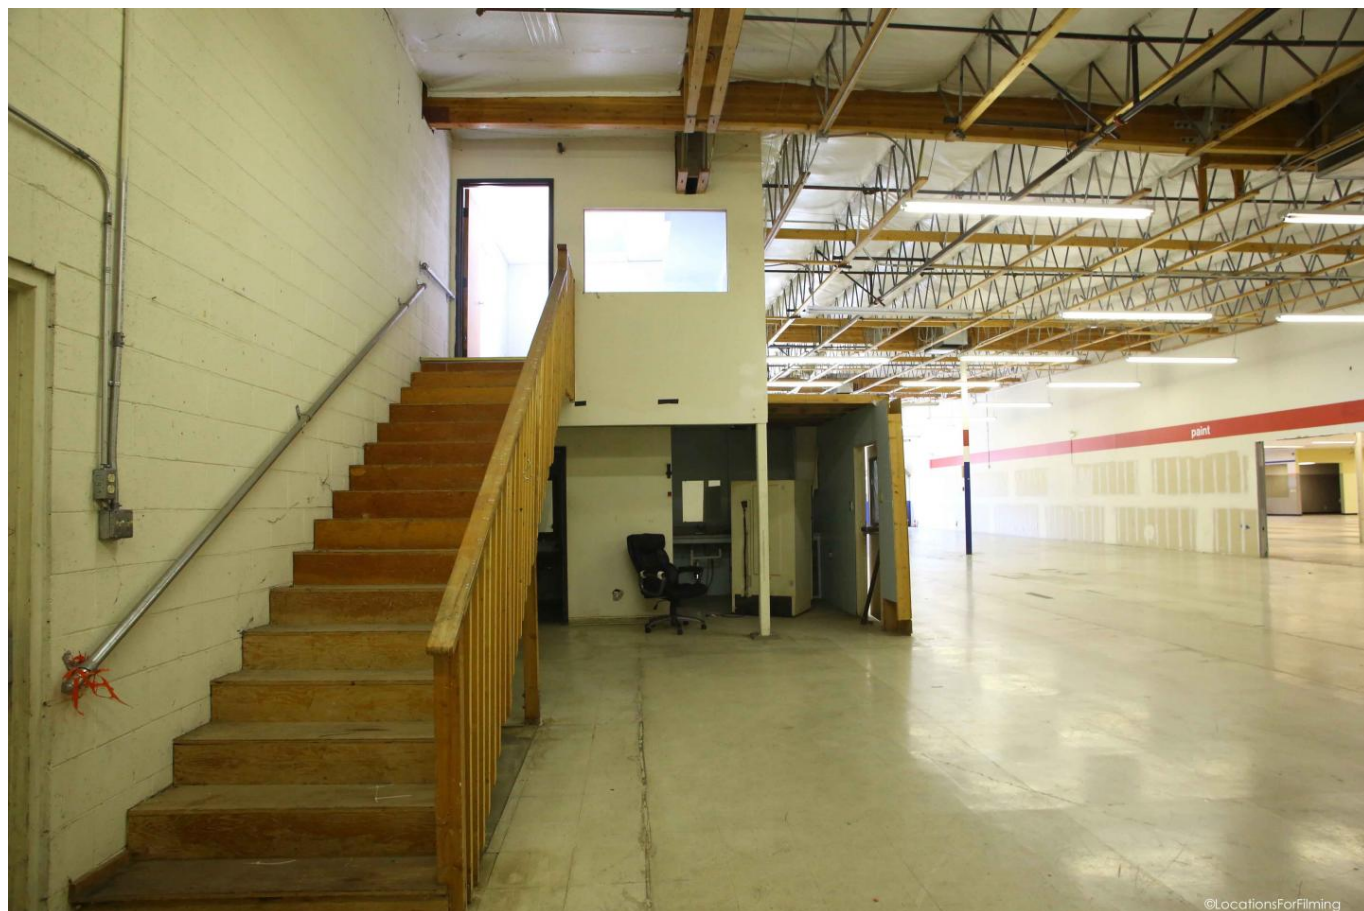

CALL NOW **661-477-0889**

SERVING SANTA CLARITA • LOS ANGELES • VENTURA • SIMI VALLEY

For Rent - Castaic

DD2