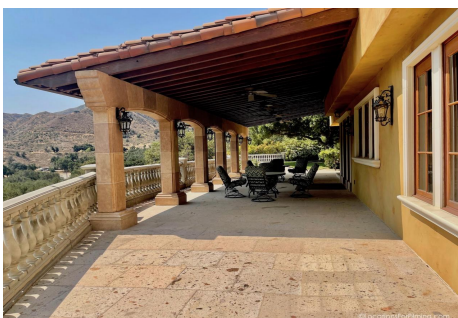

Vintage European Villa Estate

Price: Price details not available

Total Bathrooms

Annette Acosta

Locations for Filming

23638 Lyons Ave, STE 148 Newhall
California 91321

Phone: (661) 477-0889

CALL NOW **661-477-0889**