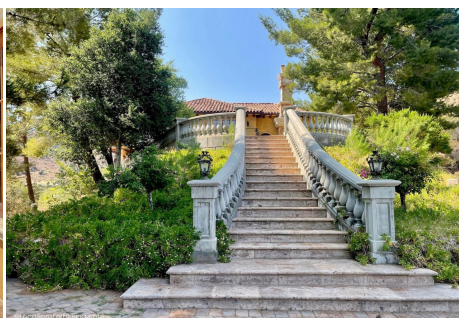

Vintage European Villa Estate

Price: Price details not available

Total Bathrooms

Annette Acosta

Locations for Filming

23638 Lyons Ave, STE 148 Newhall
California 91321

Phone: (661) 477-0889

CALL NOW **661-477-0889**