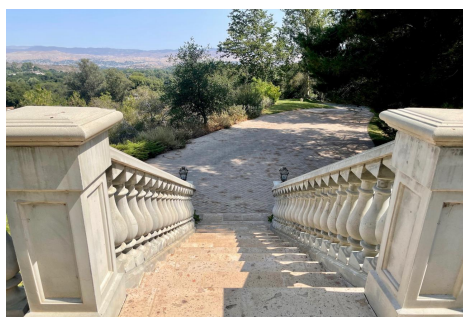

Vintage European Villa Estate

Price: Price details not available

Total Bathrooms

Annette Acosta

Locations for Filming

23638 Lyons Ave, STE 148 Newhall
California 91321

Phone: (661) 477-0889

CALL NOW **661-477-0889**