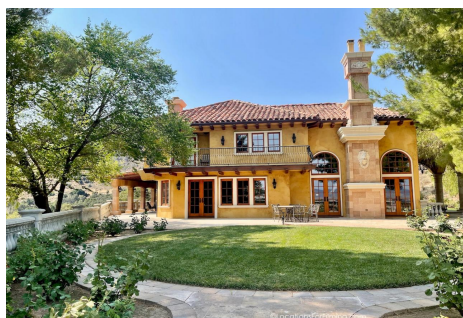

Vintage European Villa Estate

Price: Price details not available

Total Bathrooms

Annette Acosta

Locations for Filming

23638 Lyons Ave, STE 148 Newhall
California 91321

Phone: (661) 477-0889

CALL NOW **661-477-0889**