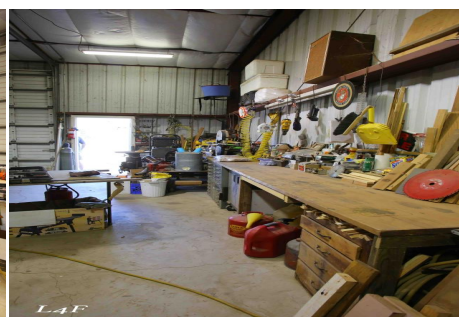

PC - WORKSHOP

Price: Price details not available

Total Bathrooms

Annette Acosta

Locations for Filming
23638 Lyons Ave, STE 148 Newhall
California 91321
Phone: (661) 477-0889

CALL NOW 661-477-0889

SERVING SANTA CLARITA • LOS ANGELES • VENTURA • SIMI VALLEY