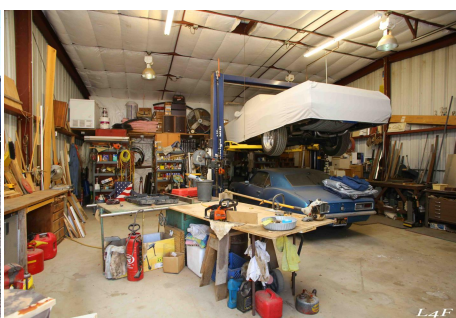

PC - WORKSHOP

Price: Price details not available

Total Bathrooms

Annette Acosta

Locations for Filming
23638 Lyons Ave, STE 148 Newhall
California 91321
Phone: (661) 477-0889

CALL NOW 661-477-0889

SERVING SANTA CLARITA • LOS ANGELES • VENTURA • SIMI VALLEY