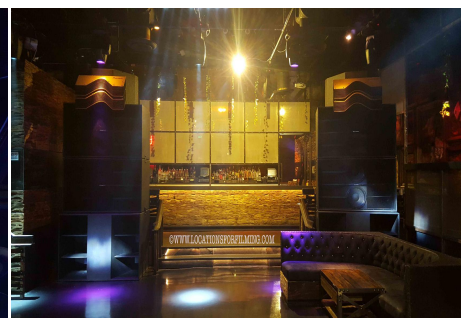

# CALL NOW 661-477-0889

SERVING SANTA CLARITA • LOS ANGELES • VENTURA • SIMI VALLEY

**Danan - 1642**

**Price: Price details not available**

Total Bathrooms

**Annette Acosta**

**Locations for Filming**  
23638 Lyons Ave, STE 148 Newhall  
California 91321  
Phone: (661) 477-0889