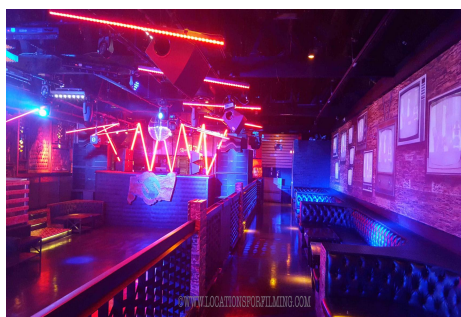

# CALL NOW 661-477-0889

SERVING SANTA CLARITA • LOS ANGELES • VENTURA • SIMI VALLEY

**Danan - 1642**

**Price: Price details not available**

Total Bathrooms

**Annette Acosta**

**Locations for Filming**  
23638 Lyons Ave, STE 148 Newhall  
California 91321  
Phone: (661) 477-0889