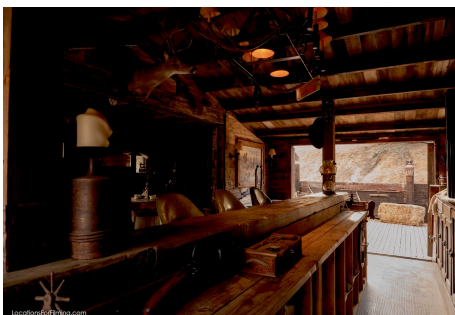

Price: Price details not available

Total Bathrooms

Annette Acosta

Locations for Filming
23638 Lyons Ave, STE 148 Newhall
California 91321
Phone: (661) 477-0889

CALL NOW **661-477-0889**

SERVING SANTA CLARITA • LOS ANGELES • VENTURA • SIMI VALLEY