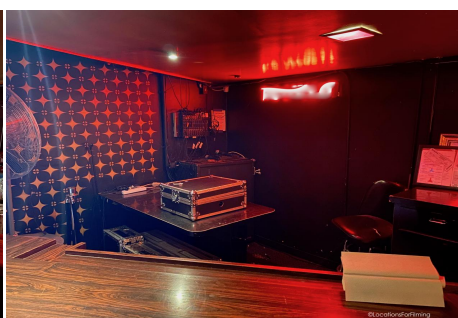

# CALL NOW 661-477-0889

SERVING SANTA CLARITA • LOS ANGELES • VENTURA • SIMI VALLEY

**TC - TOB**

**Price: Price details not available**

Total Bathrooms

**Annette Acosta**

**Locations for Filming**  
23638 Lyons Ave, STE 148 Newhall  
California 91321  
Phone: (661) 477-0889