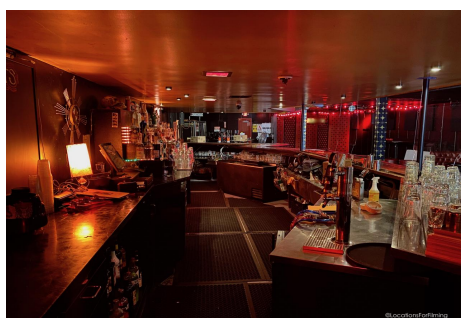

# CALL NOW 661-477-0889

SERVING SANTA CLARITA • LOS ANGELES • VENTURA • SIMI VALLEY

**TC - TOB**

**Price: Price details not available**

Total Bathrooms

**Annette Acosta**

**Locations for Filming**  
23638 Lyons Ave, STE 148 Newhall  
California 91321  
Phone: (661) 477-0889