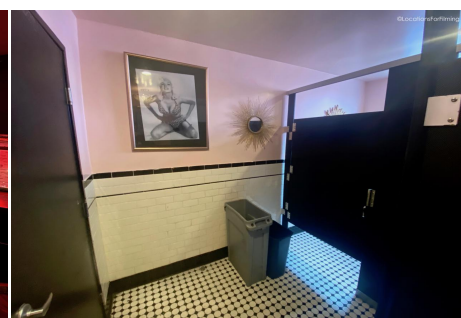

# CALL NOW 661-477-0889

SERVING SANTA CLARITA • LOS ANGELES • VENTURA • SIMI VALLEY

**TC - TOB**

**Price: Price details not available**

Total Bathrooms

**Annette Acosta**

**Locations for Filming**  
23638 Lyons Ave, STE 148 Newhall  
California 91321  
Phone: (661) 477-0889