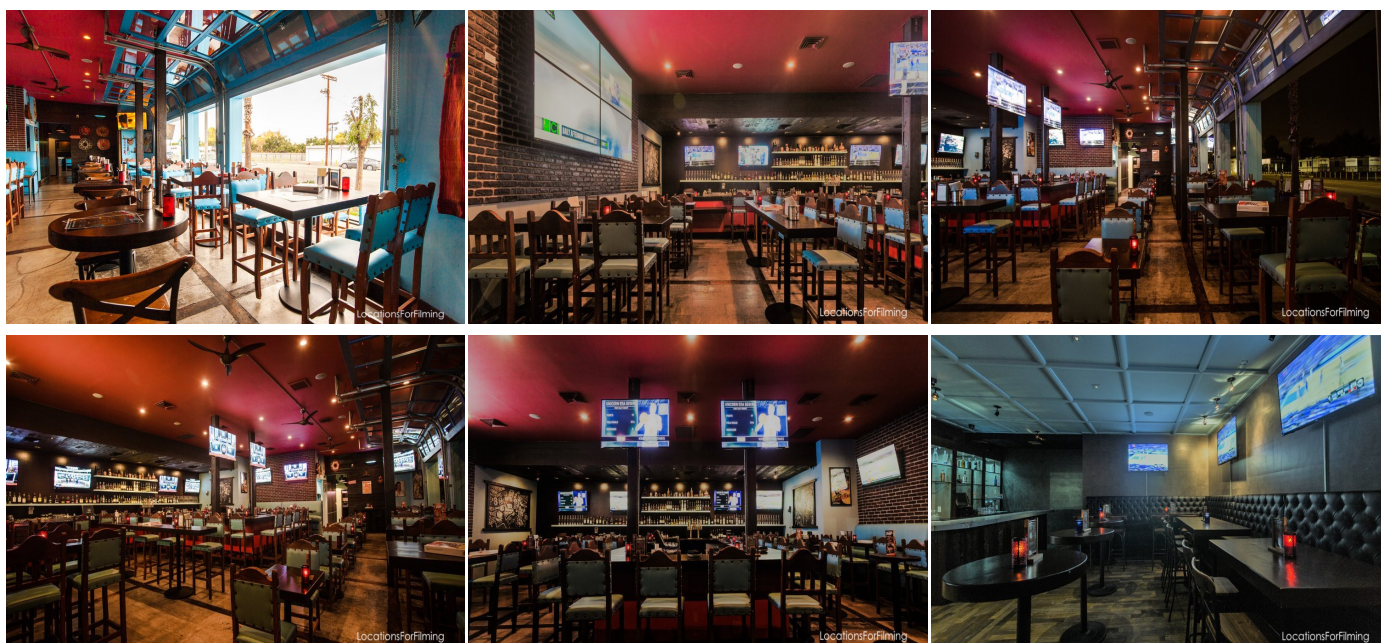

# CALL NOW 661-477-0889

SERVING SANTA CLARITA • LOS ANGELES • VENTURA • SIMI VALLEY

**LM - JP**

**Price: Price details not available**

Total Bathrooms

**Annette Acosta**

**Locations for Filming**  
23638 Lyons Ave, STE 148 Newhall  
California 91321  
Phone: (661) 477-0889