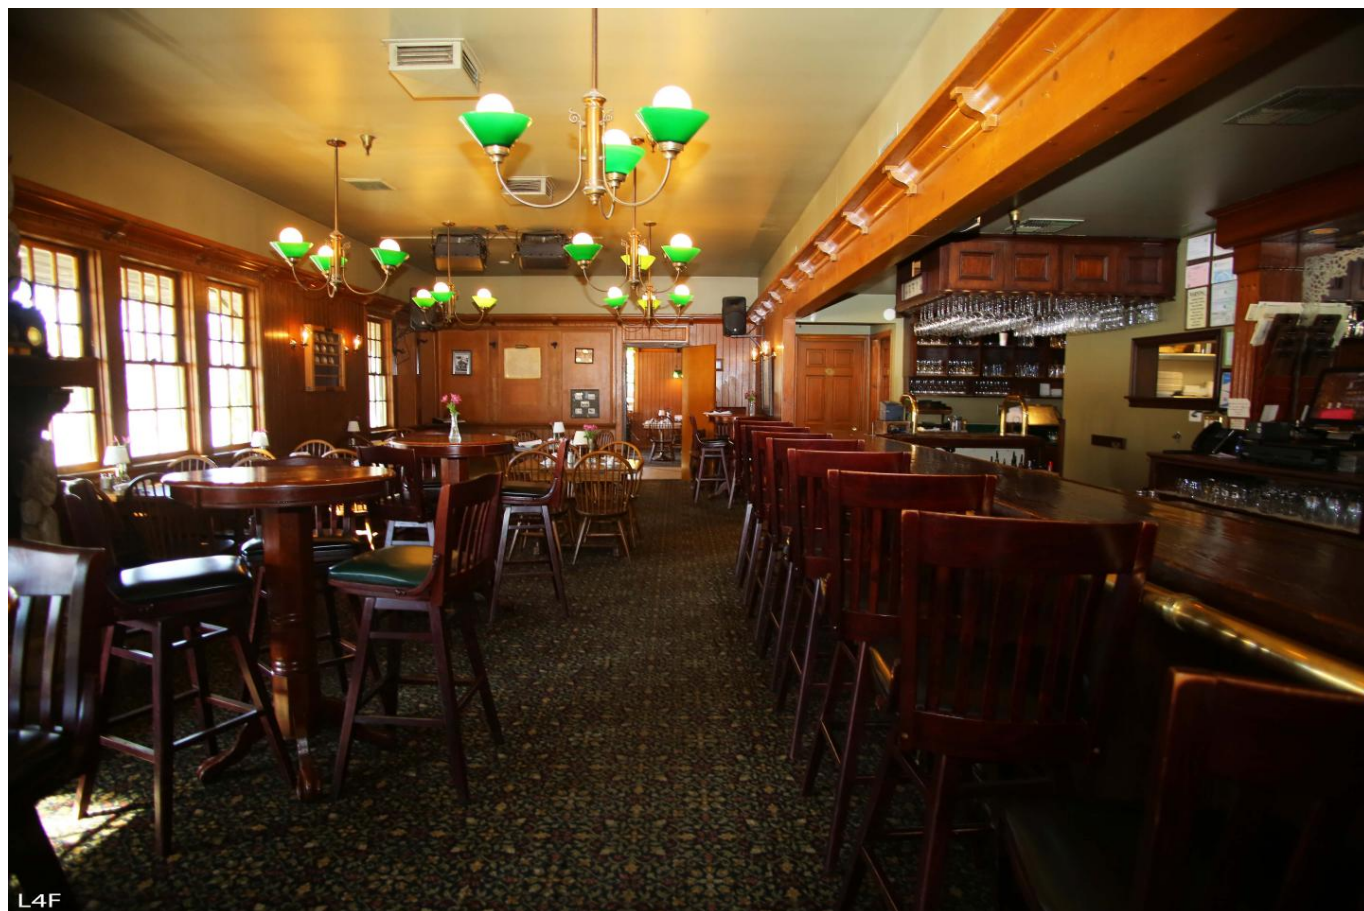

CALL NOW **661-477-0889**

SERVING SANTA CLARITA • LOS ANGELES • VENTURA • SIMI VALLEY

For Rent - Acton

LW - Restaurant