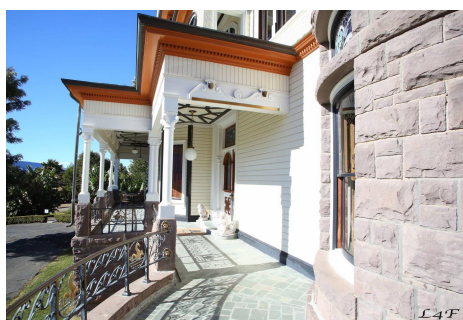

CALL NOW **661-477-0889**

SERVING SANTA CLARITA • LOS ANGELES • VENTURA • SIMI VALLEY

Newhall Mansion - Grounds - 829

Price: Price details not available

Total Bathrooms

Annette Acosta

Locations for Filming

23638 Lyons Ave, STE 148 Newhall
California 91321
Phone: (661) 477-0889