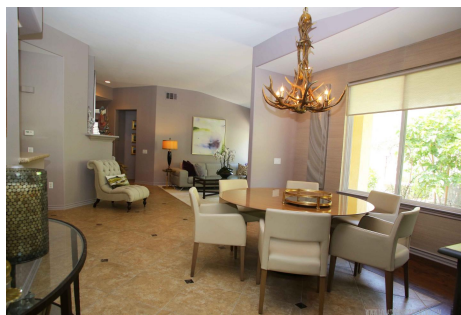

Price: Price details not available

Total Bathrooms

Annette Acosta

Locations for Filming
23638 Lyons Ave, STE 148 Newhall
California 91321
Phone: (661) 477-0889

CALL NOW **661-477-0889**

SERVING SANTA CLARITA • LOS ANGELES • VENTURA • SIMI VALLEY