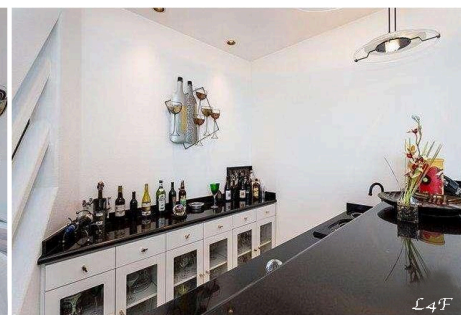

CALL NOW 661-477-0889

SERVING SANTA CLARITA • LOS ANGELES • VENTURA • SIMI VALLEY

Ross - 27502

Price: Price details not available

Total Bathrooms

Annette Acosta

Locations for Filming

23638 Lyons Ave, STE 148 Newhall

California 91321

Phone: (661) 477-0889