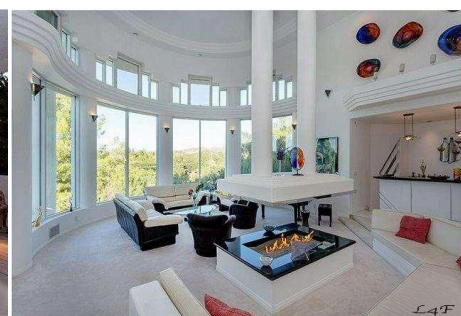

CALL NOW 661-477-0889

SERVING SANTA CLARITA • LOS ANGELES • VENTURA • SIMI VALLEY

Ross - 27502

Price: Price details not available

Total Bathrooms

Annette Acosta

Locations for Filming

23638 Lyons Ave, STE 148 Newhall

California 91321

Phone: (661) 477-0889