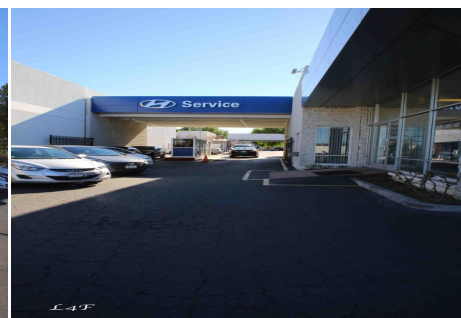

Car Dealership - H - 24050

Price: Price details not available

Total Bathrooms

Annette Acosta

Locations for Filming
23638 Lyons Ave, STE 148 Newhall
California 91321
Phone: (661) 477-0889

CALL NOW **661-477-0889**