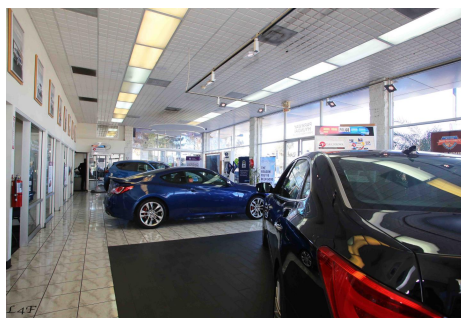

Car Dealership - H - 24050

Price: Price details not available

Total Bathrooms

Annette Acosta

Locations for Filming
23638 Lyons Ave, STE 148 Newhall
California 91321
Phone: (661) 477-0889

CALL NOW **661-477-0889**