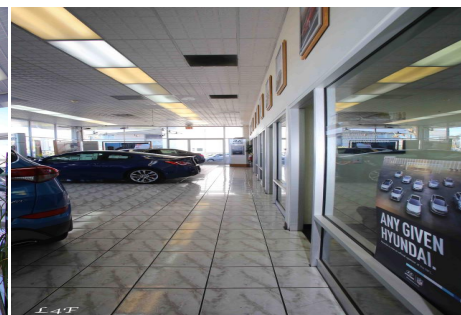

Car Dealership - H - 24050

Price: Price details not available

Total Bathrooms

Annette Acosta

Locations for Filming
23638 Lyons Ave, STE 148 Newhall
California 91321
Phone: (661) 477-0889

CALL NOW **661-477-0889**