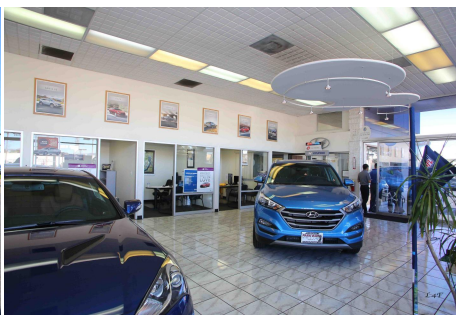

Car Dealership - H - 24050

Price: Price details not available

Total Bathrooms

Annette Acosta

Locations for Filming
23638 Lyons Ave, STE 148 Newhall
California 91321
Phone: (661) 477-0889

CALL NOW **661-477-0889**