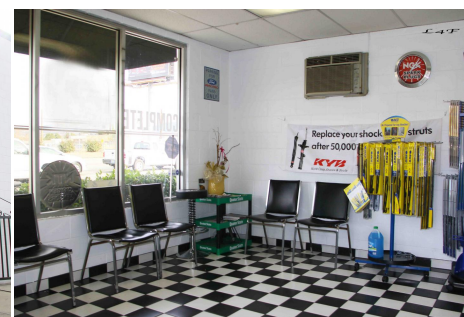

MT- Tire Store

Price: Price details not available

Total Bathrooms

Annette Acosta

Locations for Filming

23638 Lyons Ave, STE 148 Newhall
California 91321

Phone: (661) 477-0889

CALL NOW **661-477-0889**