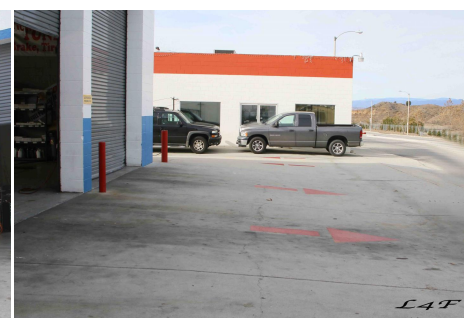

MT- Tire Store

Price: Price details not available

Total Bathrooms

Annette Acosta

Locations for Filming

23638 Lyons Ave, STE 148 Newhall
California 91321

Phone: (661) 477-0889

CALL NOW **661-477-0889**