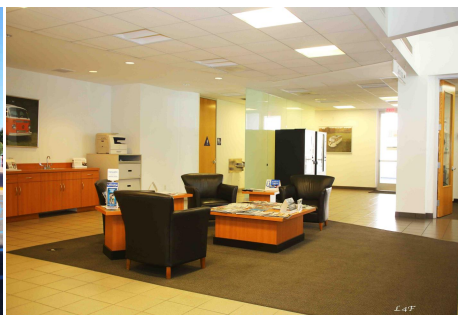

Car Dealership - VW - 24075

Price: Price details not available

Total Bathrooms

Annette Acosta

Locations for Filming
23638 Lyons Ave, STE 148 Newhall
California 91321
Phone: (661) 477-0889

CALL NOW **661-477-0889**