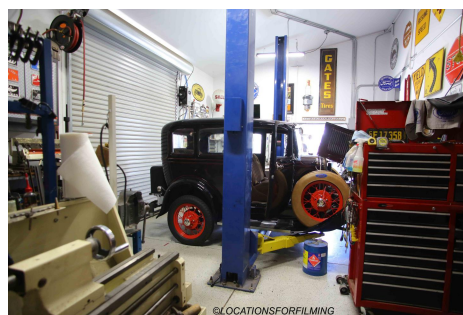

CM - Workshop

Price: Price details not available

Total Bathrooms

Annette Acosta

Locations for Filming
23638 Lyons Ave, STE 148 Newhall
California 91321
Phone: (661) 477-0889

CALL NOW **661-477-0889**

SERVING SANTA CLARITA • LOS ANGELES • VENTURA • SIMI VALLEY